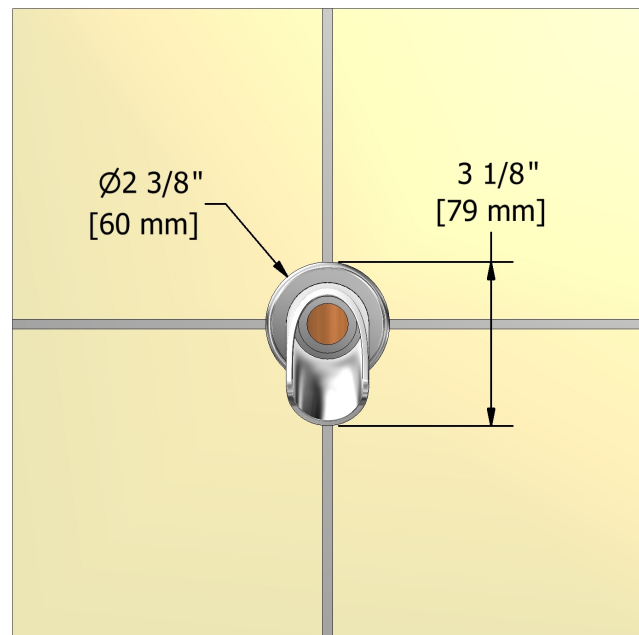

Open tub spout
ATOP80XX

Specifications

Descriptions

- 1/2" inlet male NPT
- Special rough included

Available colors

- C : Chrome
- BN : Brushed nickel (PVD)
- PN : Polished nickel (PVD)

Certifications

- CSA B125.1
- ASME A112.18.1
- CMR248 Approval