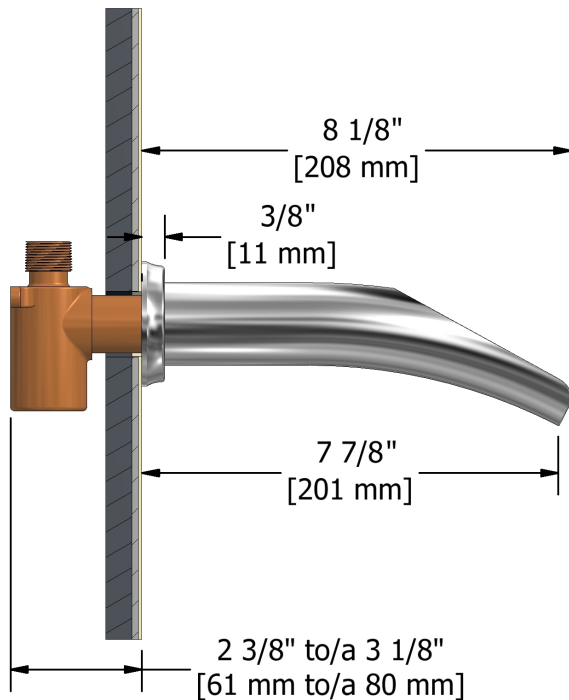

Open tub spout
ATOP80XX

Specifications

Descriptions

- 1/2" inlet male NPT
- Special rough included

Available colors

- C : Chrome
- BN : Brushed nickel (PVD)
- PN : Polished nickel (PVD)

Certifications

- CSA B125.1
- ASME A112.18.1
- CMR248 Approval

Sizes, models and finishes may differ from those presented.

Warranty

The Riobel inc. product carries a limited LIFETIME warranty on the finish Chrome, Gold (PVD), Brushed nickel (PVD), Night brushed (PVD), Polished nickel (PVD) and all working parts and is guaranteed from the initial date of purchase against all manufacturing defects. Other finished 1 year.