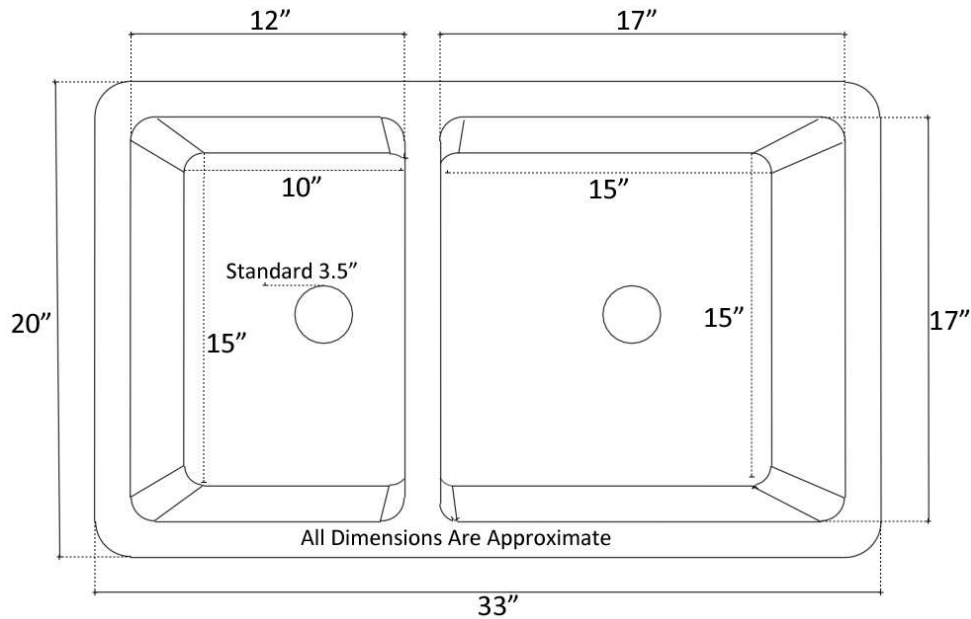

Description:

- Copper
- Undermount
- Use standard 3.5" drain
- Clean with mild soap
No harsh chemicals

Available Finishes:

DB	Dark Bronze
WC	Weathered Copper

Available Drains:

D003	Basket Strainer
D007	Disposal Flange

DIMENSIONS WILL VARY. DO NOT use this sheet as a guide for countertop cuts.