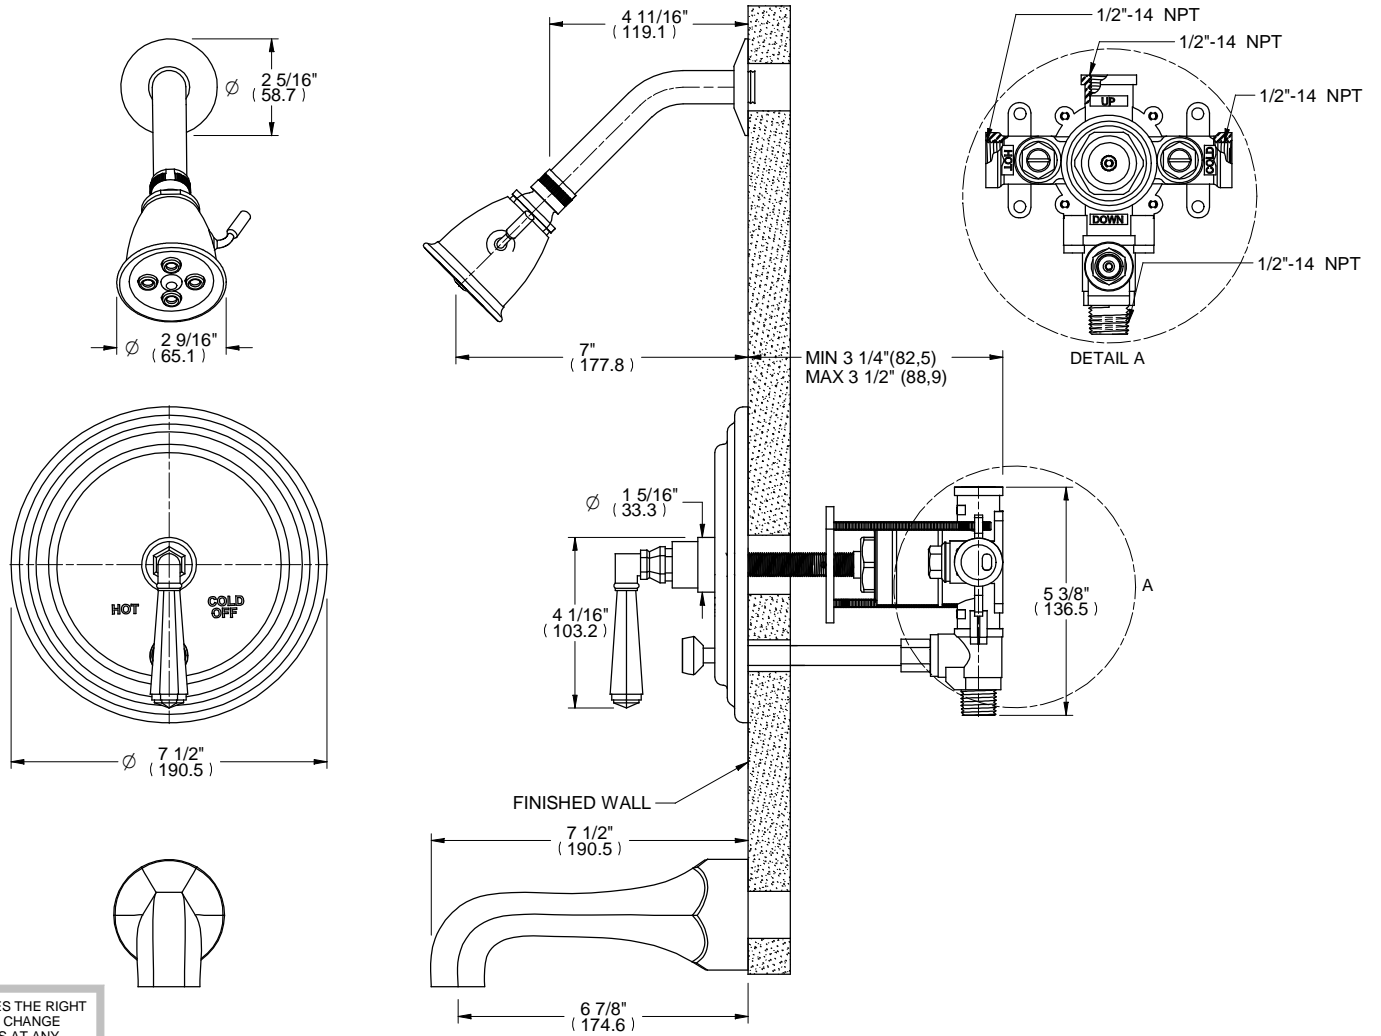

ALTMANS™

1/2" Pressure Balanced Tub / Shower Mixer set with Stops OS34SL19

OSBORN™

L1

ALTMANS RESERVES THE RIGHT TO MODIFY AND CHANGE SPECIFICATIONS AT ANY TIME. PLEASE VERIFY DIMENSIONS PRIOR TO INSTALLATION.

Features
 Available in All Finishes
 Brass Construction

Through-Hole Specifications

DIMENSIONS SHOWN TO NEAREST 1/16"