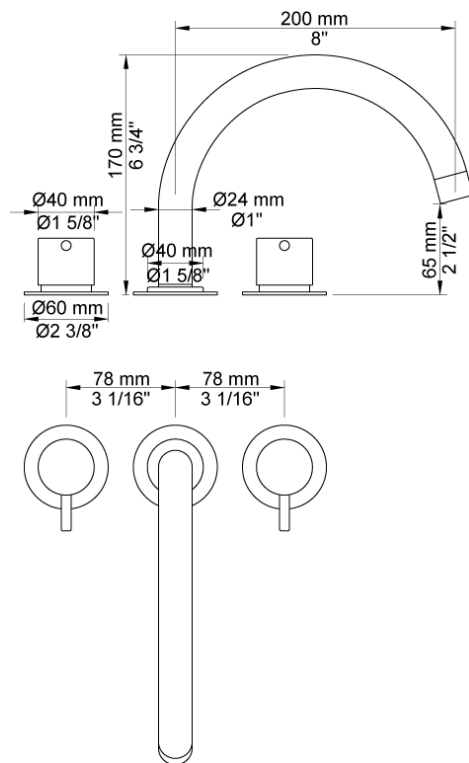

Available in colours

- Color 02, Grey
- Color 04, Light blue
- Color 05, Orange
- Color 06, Light green
- Color 08, Yellow
- Color 09, Dark grey
- Color 12, Mocca
- Color 14, Bright red
- Color 15, Dark blue
- Color 16, Polished chrome
- Color 17, Gloss black
- Color 18, White
- Color 19, Natural brass
- Color 20, Brushed chrome
- Color 21, Carmine red
- Color 25, Pink
- Color 27, Matt black
- Color 40, Brushed stainless steel