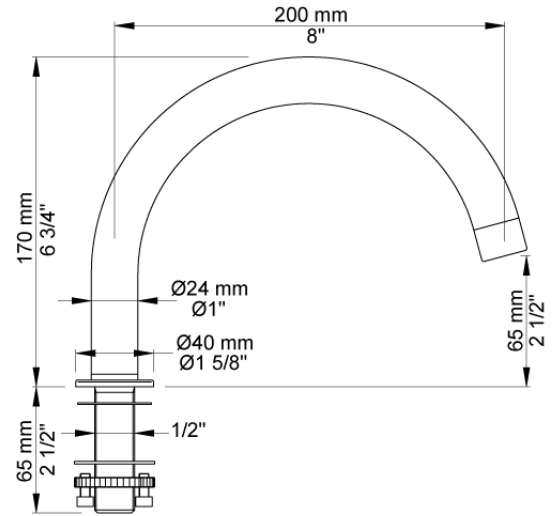

Date:

Client:

Project:

VOLA product: SC8

**SC8**

Two-handle mixer S50 with swivel spout 090E.

**Flow**

	<b>Bar:</b>	<b>1,0</b>	<b>2,0</b>	<b>3,0</b>	<b>4,0</b>	<b>5,0</b>
SC8 <sup>1)</sup>	(l/min)	28,9	40,8	50,0	57,7	64,6
SC8	(l/min)	15,0	21,2	26,0	30,0	30,0

Date:

Client:

Project:

VOLA product: SC8

**090E**

Swivel spout.

Hole cut out size: 21 mm, max. 29 mm.

**S50**

Stop valve with 1/4 turn ceramic disc technology.

Includes non-return valve and 1/2" inlet/outlet.

Hole cut out size: 28 mm max 35 mm.