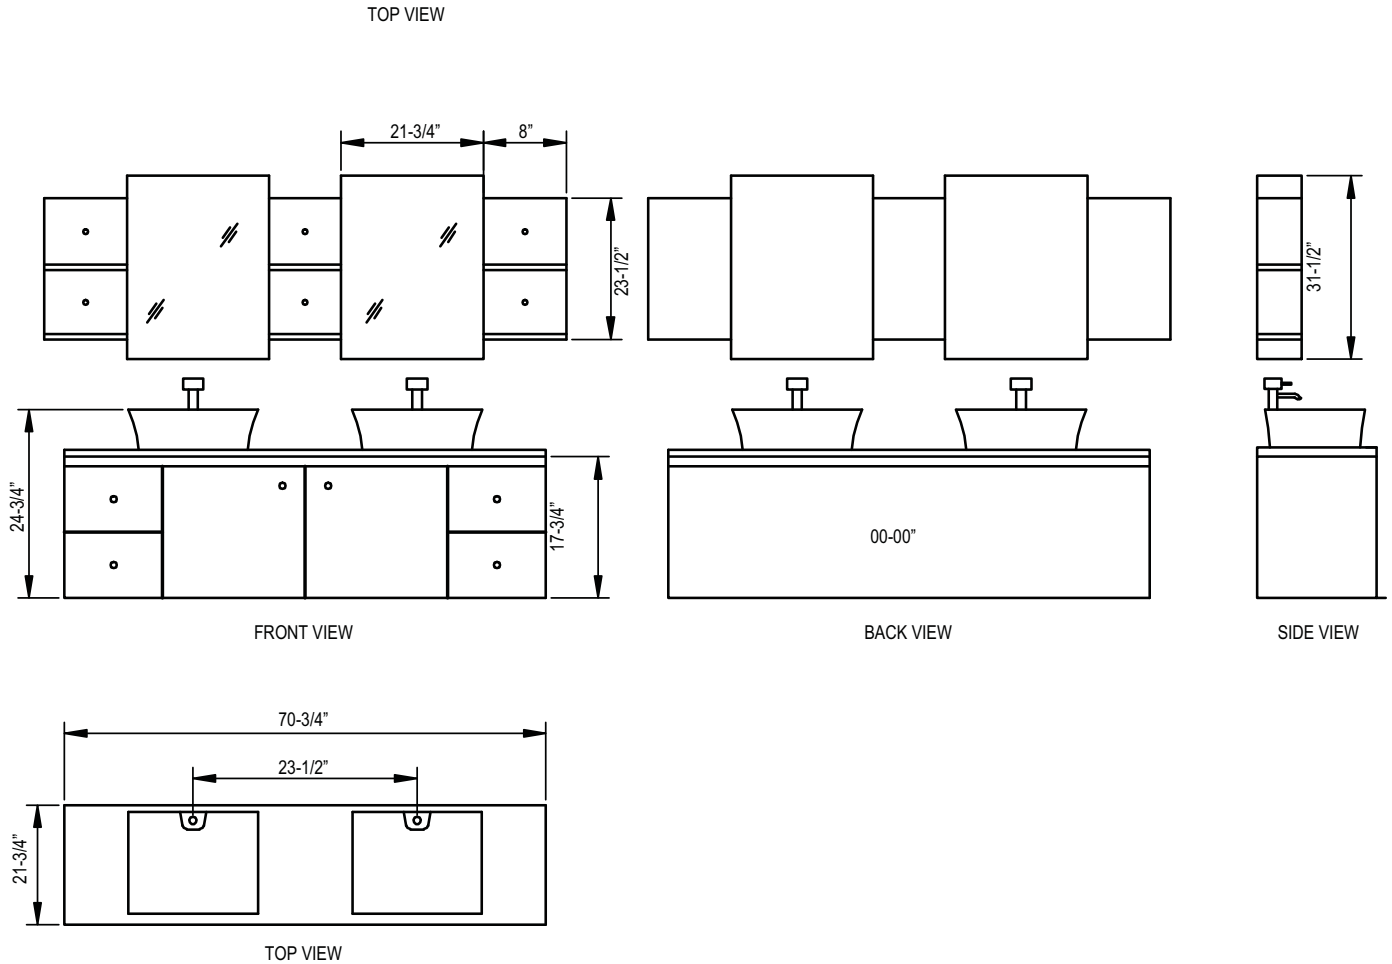

DEC071B W Portland 72" Double Sink - Wall Mount Vanity Set (Faucets not included)

The Portland Collection

The Portland 72" bath vanity set is elegantly constructed of solid oak wood. The tempered glass countertop brings a clean and contemporary look to any bathroom. Seated at the base of the double ceramic designer sinks are chrome finished pop up drains designed for easy one touch draining. Two matching framed mirrors and shelves are included. Built into the vanity are four additional drawers and two cabinets adorned with satin nickel hardware.

Portland 72" Double Sink - Wall Mount Vanity Set

DEC071B-W Product Features

- Solid Hardwood Construction
- Triple-Tiered Medicine Cabinets
- White Finish
- Aqua Green Tempered Glass Countertop
- Rectangular White Porcelain Vessel Sinks
- Polished Chrome Pop-Up Drains
- Four Drawers and Two Soft-Closing Doors
- Matching Mirrors
- Satin Nickel Finish Hardware
- Faucet Not Included
- Specs: 72"W x 22"D x 22"H

The Portland Collection

- Portland 24" Single Sink - Wall Mount Vanity Set DEC071C-G
- Portland 24" Single Sink - Wall Mount Vanity Set DEC071C-W
- Portland 30" Single Sink - Wall Mount Vanity Set DEC071D
- Portland 30" Single Sink - Wall Mount Vanity Set DEC071D-W
- Portland 61" Double Sink - Wall Mount Vanity Set DEC004
- Portland 61" Double Sink - Wall Mount Vanity Set DEC005
- Portland 61" Double Sink - Wall Mount Vanity Set DEC071A
- Portland 72" Double Sink - Wall Mount Vanity Set DEC071B
- Portland 72" Double Sink - Wall Mount Vanity Set DEC071B-W