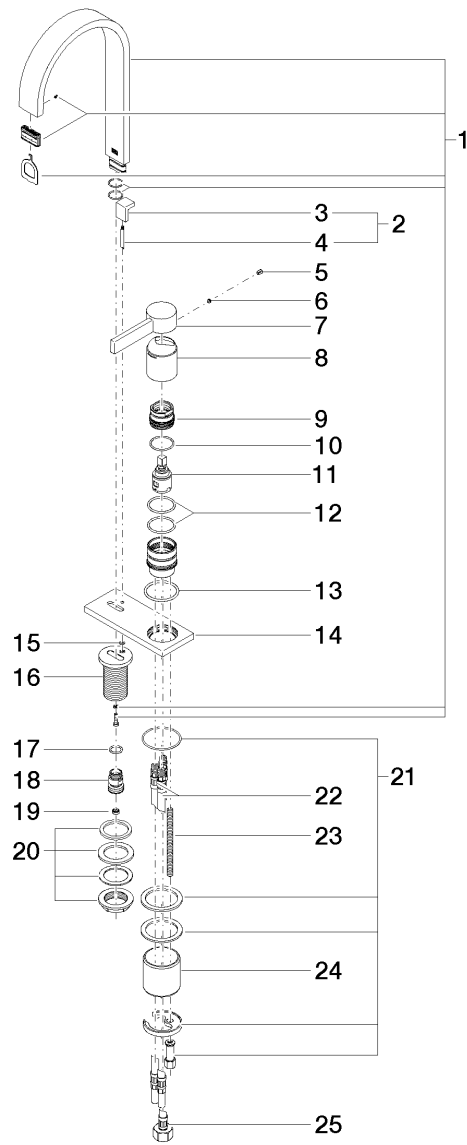

Exploded assembly drawing

26 — Ablaufgarnitur 04.11.01.023.00-ff

Order quantity

No.	Article number	Name	Installation quantity
1	90282215800ff	spout	1
2	04207803080ff	pull-rod	1
3	092078030ff	handle	1
4	093109080ff	pull-rod	1
5	09312001790	plug	1
6	09311106390	pin	1
7	092078057ff	handle	1
8	091102289ff	cover	1
9	09240428890	nut	1
10	09141013790	seal	1
11	9015050420090	cartridge	1
12	09141019290	seal	1
13	09141006790	seal	1
14	092778187ff	rosette	1
15	09141016690	seal	1
16	0911100541090	connection	1
17	09141013090	seal	1
18	0924031041090	nipple	1
19	09230103390	flow reducer	1
20	0423100090190	fixing set	1
21	0430110380290	fixing set	1
22	0430040450090	hose	2
23	09311101290	pin	1
24	09184007990	sleeve	1
25	0430040190090	hose	1
26	04110102300ff	pop-up waste	1