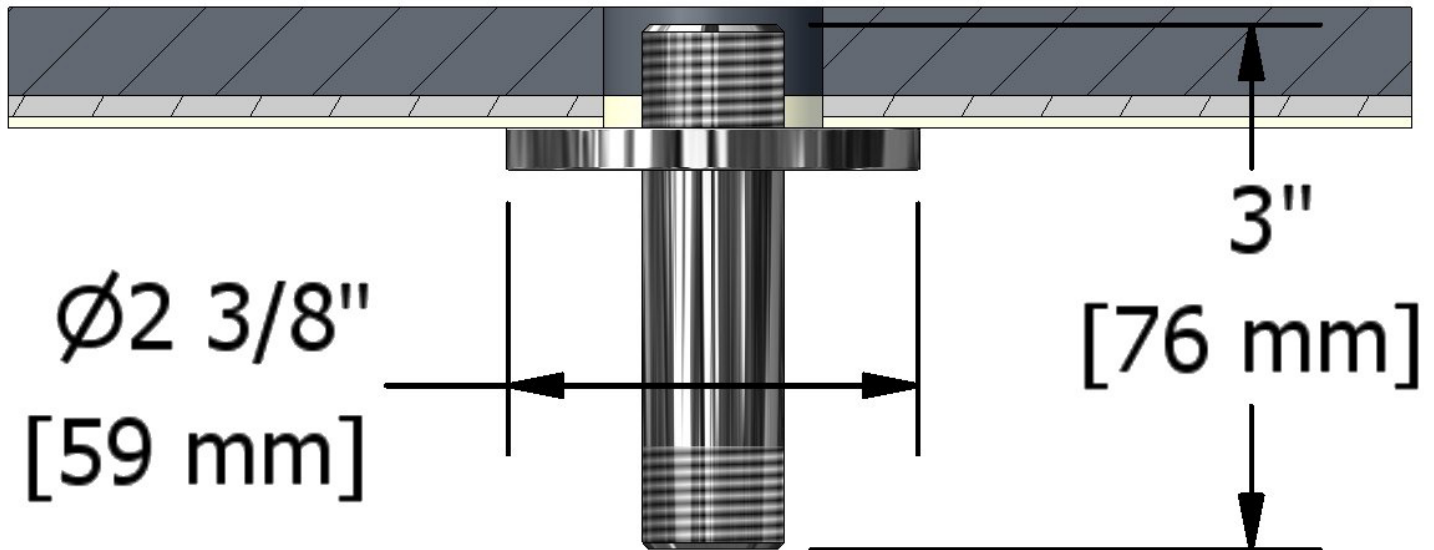

Sizes, models and finishes may differ from those presented.

Warranty

The Riobel inc. product carries a limited LIFETIME warranty on the finish Chrome, Gold (PVD), Brushed nickel (PVD), Night brushed (PVD), Polished nickel (PVD) and all working parts and is guaranteed from the initial date of purchase against all manufacturing defects. Other finished 1 year.

Customer Service

Ontario, West Canada : 888-287-5354 Quebec, Maritimes, United States : 866-473-8442

2014.05.07