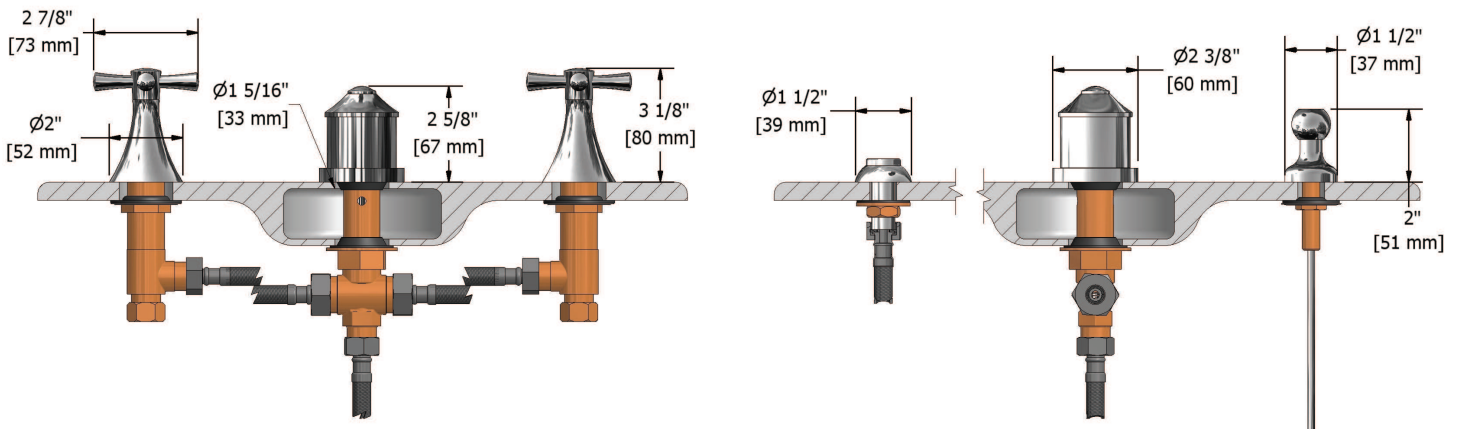

4-piece bidet faucet with integrated vaccum breaker
ED09+XX

Specifications

Descriptions

- 1/2" inlet male NPT
- Pop-up drain
- Ceramic cartridge
- Jet
- Integrated vaccum breaker

Available colors

- C : Chrome
- BN : Brushed nickel (PVD)

Cartridges

- Cold: #401-080 - Hot: #401-079

Certifications

- CSA B125.1
- ASME A112.18.1
- CMR248 Approval

Sizes, models and finishes may differ from those presented.

Warranty

The Riobel inc. product carries a limited LIFETIME warranty on the finish Chrome, Gold (PVD), Brushed nickel (PVD), Night brushed (PVD), Polished nickel (PVD) and all working parts and is guaranteed from the initial date of purchase against all manufacturing defects. Other finished 1 year.