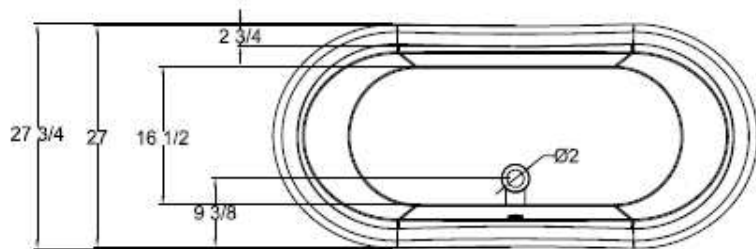

CW69-WH

Material & Color

Acrylic in white

Bathtub Dimensions

64" x 27" x 17" deep (1626 x 686 x 432 mm)

Weight of tub– 88 lb (40 kg)

Capacity – 47 Gallons (178 liters)

Codes and Compliance

Products meet or exceed the following standards:

- Canadian Standard B-45
- ANSI Z124.1.2-2005

All products tested by Intertek Testing Service

Optional Accessories

Waste & Overflow (Exposed)

- PB - PC: $495 List
- PN - SN - ORB: $575 List

General Information

- This tub is made from a double skin acrylic technology which are bonded together as one (there is no panel around the bath)
- The bath must be secured to the floor by applying a bead of silicone around the base (this can be cut in future should access to the plumbing be necessary)
- Installation must be carried out according to the manufacturers instructions

Freight Rates

To Distributor: $115 (Net)

Residential Delivery: Add $200 (Net)