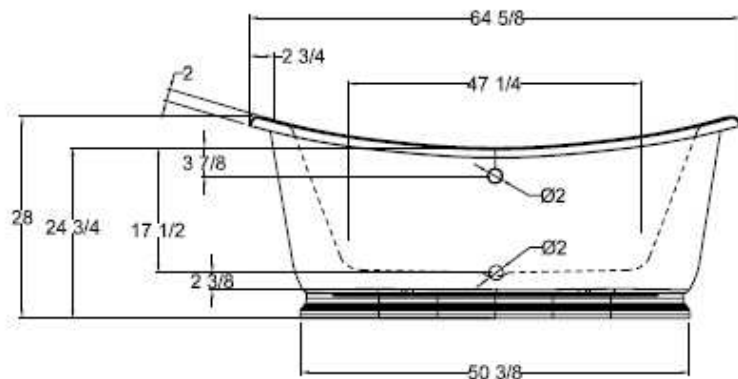

CW69-WH

Material & Color

Acrylic in white

Bathtub Dimensions

64" x 27" x 17" deep (1626 x 686 x 432 mm)

Weight of tub– 88 lb (40 kg)

Capacity – 47 Gallons (178 liters)

Codes and Compliance

Products meet or exceed the following standards:

- Canadian Standard B-45
- ANSI Z124.1.2-2005

All products tested by Intertek Testing Service

Optional Accessories

Waste & Overflow (Exposed)

- PB - PC: $495 List
- PN - SN - ORB: $575 List

General Information

- This tub is made from a double skin acrylic technology which are bonded together as one (there is no panel around the bath)
- The bath must be secured to the floor by applying a bead of silicone around the base (this can be cut in future should access to the plumbing be necessary)
- Installation must be carried out according to the manufacturers instructions

Freight Rates

To Distributor: $115 (Net)

Residential Delivery: Add $200 (Net)