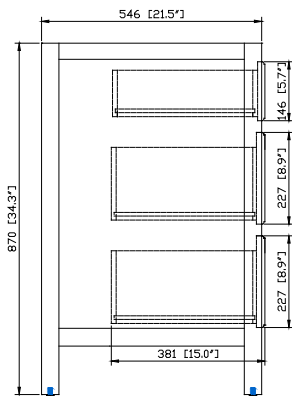

Avanity

HAMILTON-V60-FW

Features

- Solid poplar frame and MDF
- 4 soft-close doors
- 3 soft-close drawers
- Brushed nickel finished hardware
- Adjustable height levelers
- Under counter application

Colors / Finishes

- French White

Nominal Dimension

- 60W x 21.5D x 34.3H (inches)

Components

Mirror	HAMILTON-M24-FW		
Vanity Top	SUT61BK	SUT61GB	SUT61CW
Sink	CUM18 WT	CUM18LN	
Linen Tower	HAMILTON-LT22-FW		

Product Diagrams

Side

Top

For customer support please call 866 522 5578 weekdays 9:00 to 6:00 PST