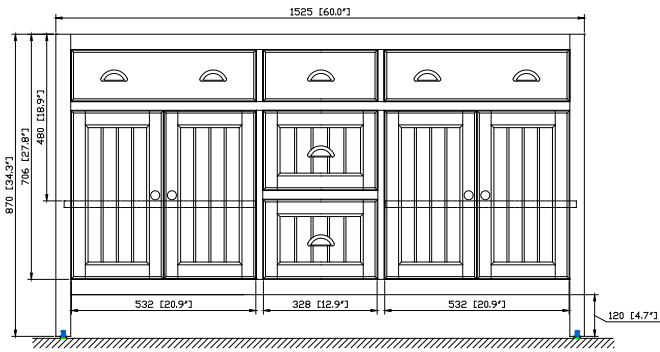

Avanity

HAMILTON-V60-FW

Features

- Solid poplar frame and MDF
- 4 soft-close doors
- 3 soft-close drawers
- Brushed nickel finished hardware
- Adjustable height levelers
- Under counter application

Colors / Finishes

- French White

Nominal Dimension

- 60W x 21.5D x 34.3H (inches)

Components

Mirror	HAMILTON-M24-FW		
Vanity Top	SUT61BK	SUT61GB	SUT61CW
Sink	CUM18 WT	CUM18LN	
Linen Tower	HAMILTON-LT22-FW		

Product Diagrams