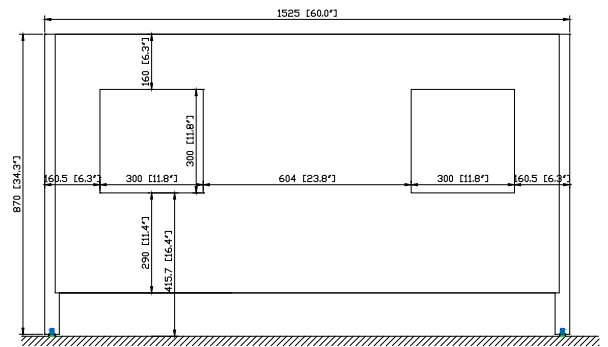

Avanity

HAMILTON-V60-FW

Features

- Solid poplar frame and MDF
- 4 soft-close doors
- 3 soft-close drawers
- Brushed nickel finished hardware
- Adjustable height levelers
- Under counter application

Colors / Finishes

- French White

Nominal Dimension

- 60W x 21.5D x 34.3H (inches)

Components

Mirror	HAMILTON-M24-FW		
Vanity Top	SUT61BK	SUT61GB	SUT61CW
Sink	CUM18 WT	CUM18LN	
Linen Tower	HAMILTON-LT22-FW		

Product Diagrams

Back

Side

Top

For customer support please call 866 522 5578 weekdays 9:00 to 6:00 PST