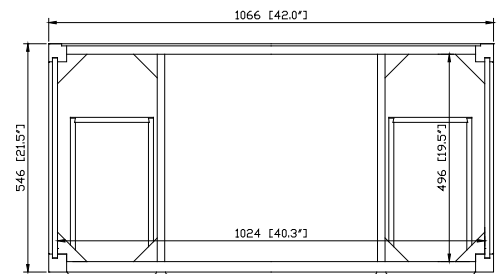

Top

For customer support please call 866 522 5578 weekdays 9:00 to 6:00 PST