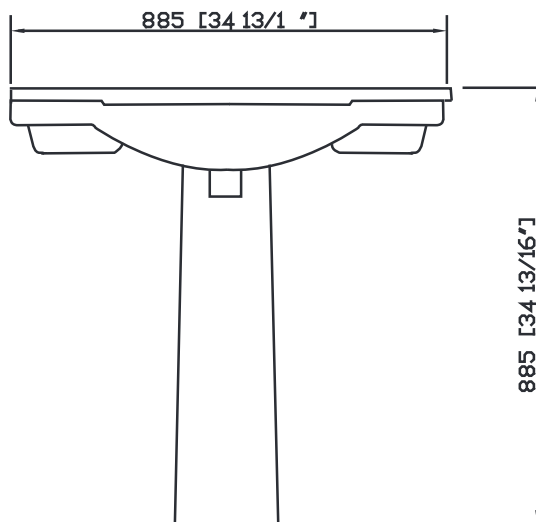

**Palermo Pedestal Lavatory 8"**

<b>St.Thomas Creations</b>	
Item number	Lavatory 5035.082 **/Pedestal 5035.331. **
Material	Vitreous China
Date	1/20/2010