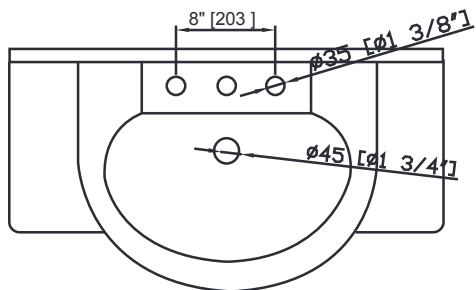

**Palermo Pedestal Lavatory 8"**

<b>St.Thomas Creations</b>	
Item number	Lavatory 5035.082 **/Pedestal 5035.331. **
Material	Vitreous China
Date	1/20/2010