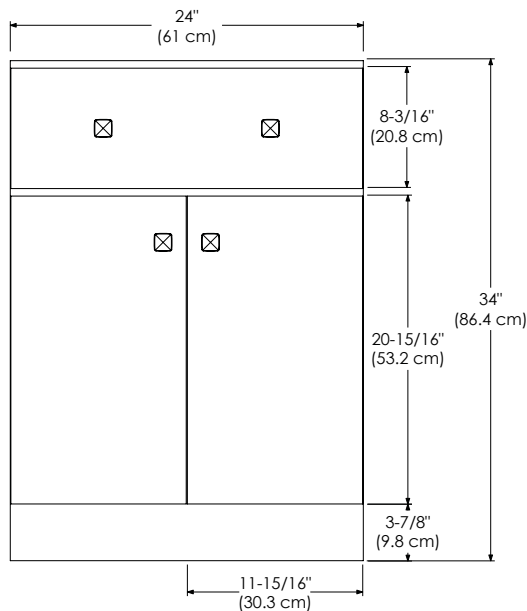

- Soft Close Wood doors
- Extend design with Optional 12" Drawer Bank
- Matching finish throughout the interior
- 45° Pull-down drawer
- Optional Drawer Organizer
- Matching Mirror, Medicine Cabinet and Wall Cabinet

All Ronbow cabinets are made of solid hardwood or hardwood plywood and meet strict CARB Standards. No particle Board or Micro-Density Fiberboard (MDF) are used.

Available finishes:

- CAFÉ WALNUT F13
- VINTAGE HONEY R01

Available tops:

- CERAMIC SINKTOP
- STONE COUNTER
- TECHSTONE™ TOP
- WIDEAPPEAL™ TOP

TOP VIEW

FRONT VIEW

SIDE VIEW