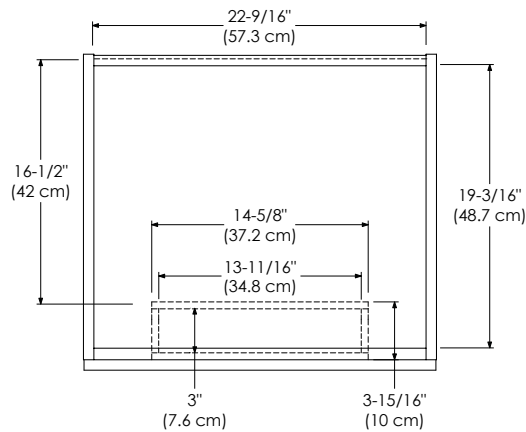

- Soft Close Wood doors
- Extend design with Optional 12" Drawer Bank
- Matching finish throughout the interior
- 45° Pull-down drawer
- Optional Drawer Organizer
- Matching Mirror, Medicine Cabinet and Wall Cabinet

All Ronbow cabinets are made of solid hardwood or hardwood plywood and meet strict CARB Standards. No particle Board or Micro-Density Fiberboard (MDF) are used.

Available finishes:

- CAFÉ WALNUT F13
- VINTAGE HONEY R01

Available tops:

- CERAMIC SINKTOP
- STONE COUNTER
- TECHSTONE™ TOP
- WIDEAPPEAL™ TOP

TOP VIEW