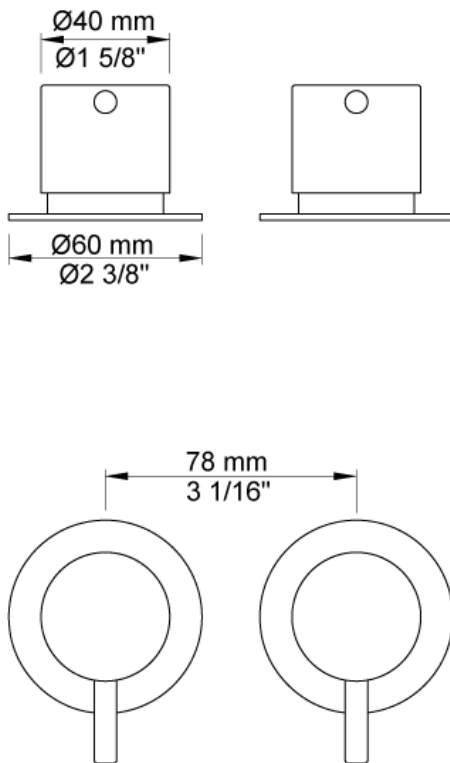

Date:

Client:

Project:

VOLA product: SC2

SC2

Two-handle mixer S50 for use in conjunction with A24. A24 sold separately.

Flow

	Bar:	1,0	2,0	3,0	4,0	5,0
SC2 - A24	(l/min)	11,3	15,9	19,5	22,5	25,2
SC2	(l/min)	28,9	40,8	50,0	57,7	64,6

Date:

Client:

Project:

VOLA product: SC2

S50
 Stop valve with ¼ turn ceramic disc technology.
 Includes non-return valve and ½" inlet/outlet.
 Hole cut out size: 28 mm max 35 mm.