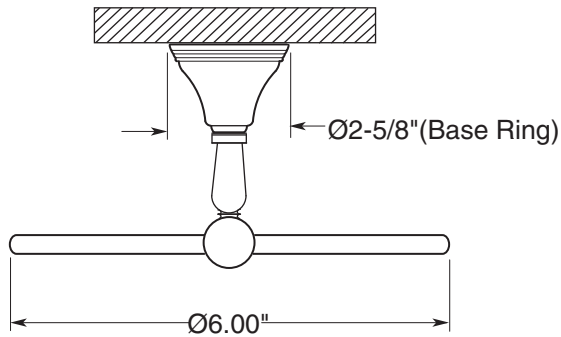

FEATURES:

- All brass construction.
- Available in all Sigma finishes. Warranty varies according to finish selection.
- Mounting bracket and screws are supplied.

Series 01
 Towel Ring
 1.01TR00

TOP VIEW

FRONT VIEW

SIDE VIEW

Note: Measurements are subject to change or cancellation. No responsibility is assumed for use of superseded or voided pages.