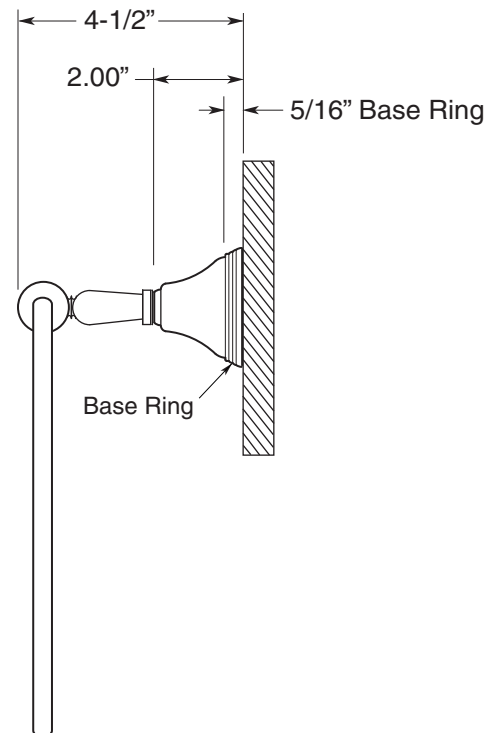

FEATURES:

- All brass construction.
- Available in all Sigma finishes. Warranty varies according to finish selection.
- Mounting bracket and screws are supplied.

Series 01
 Towel Ring
 1.01TR00

TOP VIEW

FRONT VIEW

SIDE VIEW

Note: Measurements are subject to change or cancellation. No responsibility is assumed for use of superseded or voided pages.