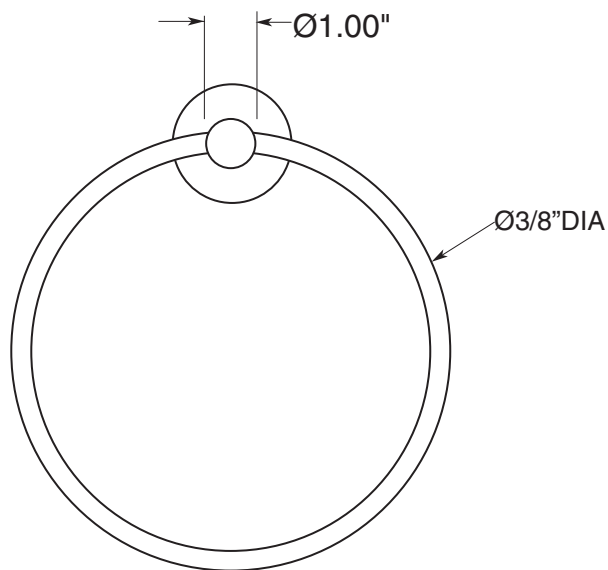

FEATURES:

- All brass construction.
- Available in all Sigma finishes. Warranty varies according to finish selection.
- Mounting bracket and screws are supplied.

Series 01
 Towel Ring
 1.01TR00

TOP VIEW

FRONT VIEW

SIDE VIEW

Note: Measurements are subject to change or cancellation. No responsibility is assumed for use of superseded or voided pages.