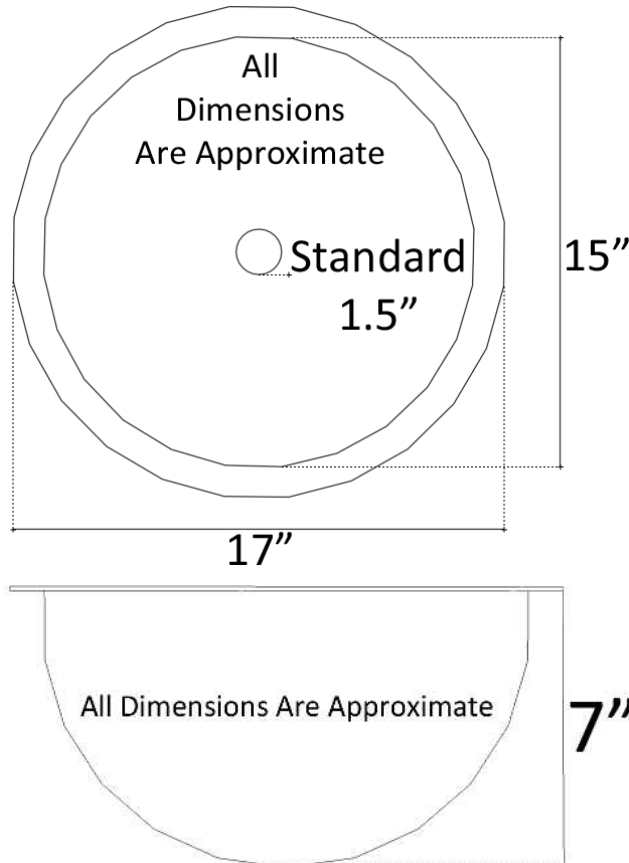

Available Drains:

D004	Grid Strainer
D005	Lift and Turn
D006	Pop-up w/ horizontal lift rod
D101 - D604	Decorative Drain

DIMENSIONS WILL VARY. DO NOT use this sheet as a guide for countertop cuts.