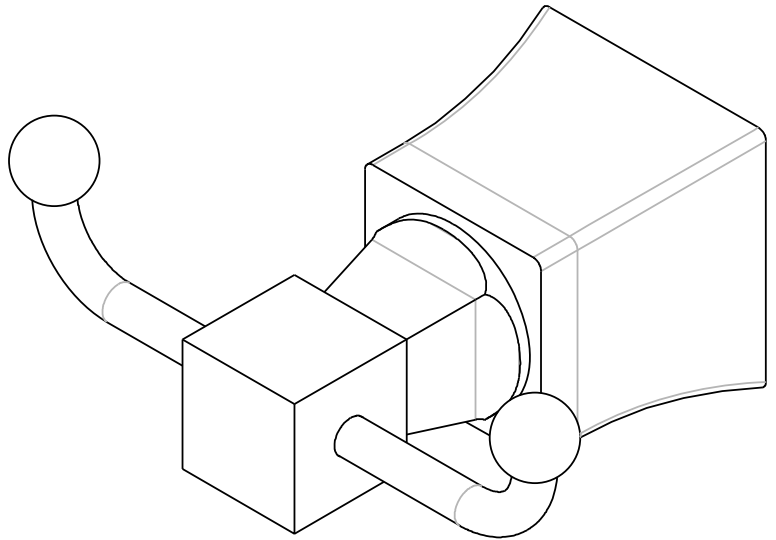

COLORADO

Double Robe Hook 26-13

Features

- Solid brass construction
- Complements Colorado product series

Codes / Standards Compliance

Meets or exceeds the following at date of manufacture:

- All applicable US Federal and State material regulations

Colors / Finishes

- 15: Polished Nickel
- 15S: Satin Nickel
- 26: Polished Chrome
- 10B: Oil Rubbed Bronze
- Other: Refer to the Newport Brass catalog for additional color/finish options.

Specified Model

Model	Description	Colors | Finishes
26-13	Double Robe Hook	☐ 15 ☐ 15S ☐ 26 ☐ 10B ☐ Other

Product Specification: Add "Color / Finish" Suffix to Model Number Below.

The Double Robe Hook shall be made of solid brass construction. Double Robe Hook shall complement Newport Brass Colorado product series. Double Robe Hook shall be Newport Brass Model 26-13/_____.