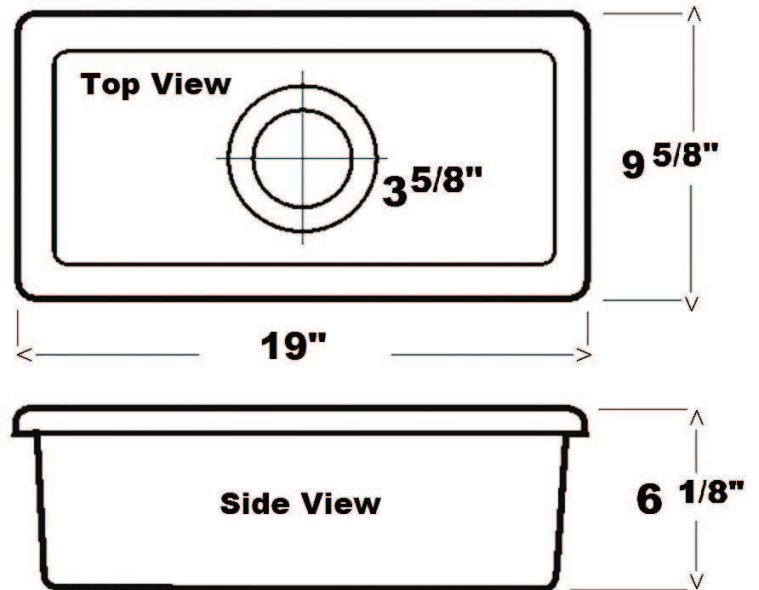

# JULIE NARROW KITCHEN SINK

Cat. No.  
KS23

Top: 9 5/8"W x 19"D  
Base: 8"W x 17 1/4"D  
Height: 6 1/8"

## Interior Dimensions:

Top: 6 7/8"W x 16 1/8"D  
Base: 6 5/8"W x 15 5/8"D  
Basin Depth: 5 1/4"

Dimensions of fixture are nominal and may vary within the range of tolerances established by ANSI Standard A112.19.9. Dimensions and specifications subject to change without notice.