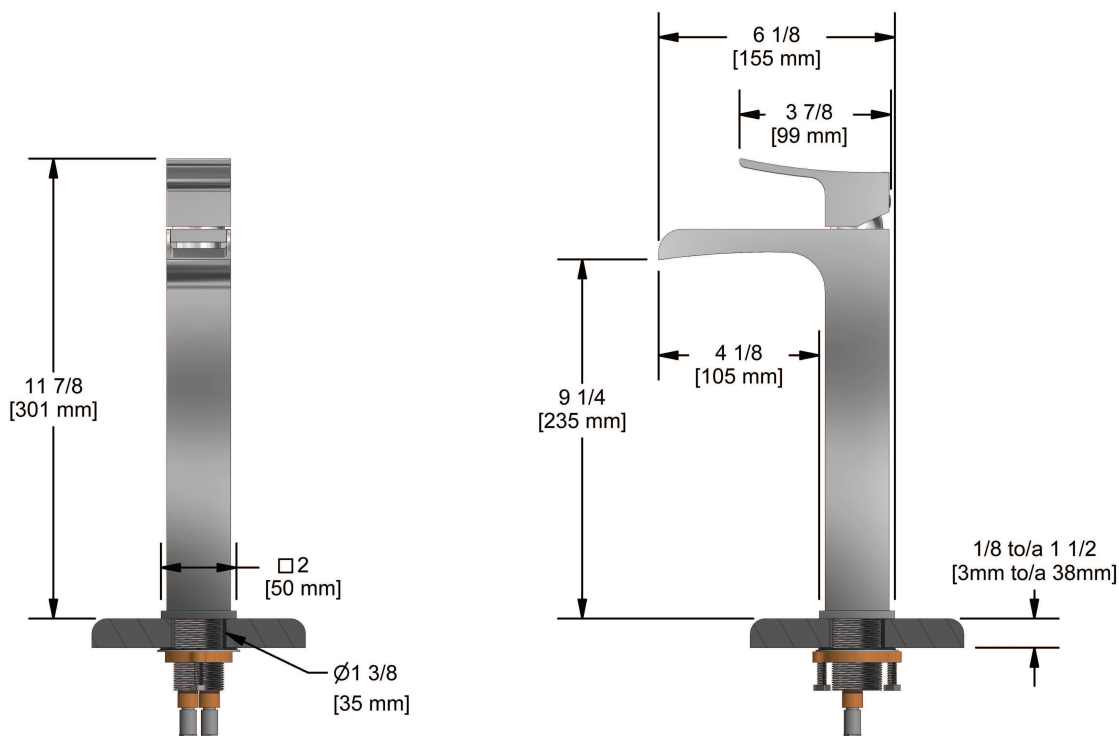

Single hole lavatory open spout faucet
ZLOP01XX

Specifications

Descriptions

- Ceramic cartridge
- 3/8" speedway compression
- No drain

Available colors

- C : Chrome
- BN : Brushed nickel (PVD)

Available flows

- 5.7 L/min, 1.5 gpm (US) 60psi
- 3.7 L/min, 1 gpm (US) 60psi (**ZLOP01XX-10**)

Cartridges

- 401-039

Certifications

- CSA B125.1
- NSF61
- ASME A112.18.1
- CMR248 Approval

Sizes, models and finishes may differ from thoses presented.