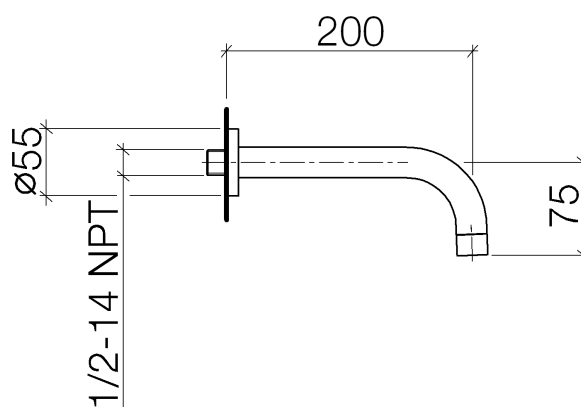

Product specifications

- **7 7/8" projection**
- Fixed spout
- M 24 x 1 aerator – female thread
- Flange diameter 2 1/8"

Surfaces

- | | |
|-----------------|-------------|
| • chrome | 13801885-00 |
| • chrome | 13801885-00 |
| • matt platinum | 13801885-06 |
| • matt platinum | 13801885-06 |

Exploded assembly drawing

Order quantity

No.	Article number	Name	Installation quantity
1	09141002590	seal	1
2	092789021ff	rosette	1
3	04282219800ff	spout	1
4	90230102400ff	aerator	1