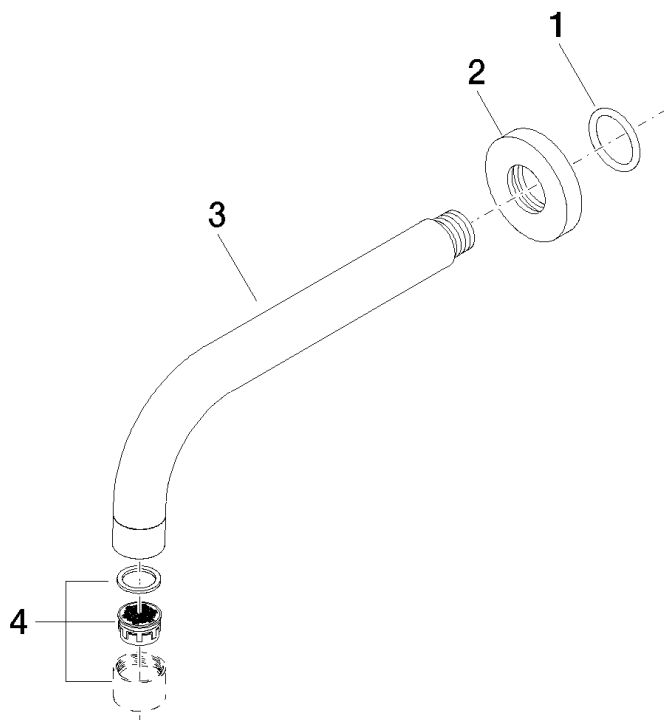

Product specifications

- **7 7/8" projection**
- Fixed spout
- M 24 x 1 aerator – female thread
- Flange diameter 2 1/8"

Surfaces

- | | |
|-----------------|-------------|
| • chrome | 13801885-00 |
| • chrome | 13801885-00 |
| • matt platinum | 13801885-06 |
| • matt platinum | 13801885-06 |

Exploded assembly drawing

Order quantity

No.	Article number	Name	Installation quantity
1	09141002590	seal	1
2	092789021ff	rosette	1
3	04282219800ff	spout	1
4	90230102400ff	aerator	1