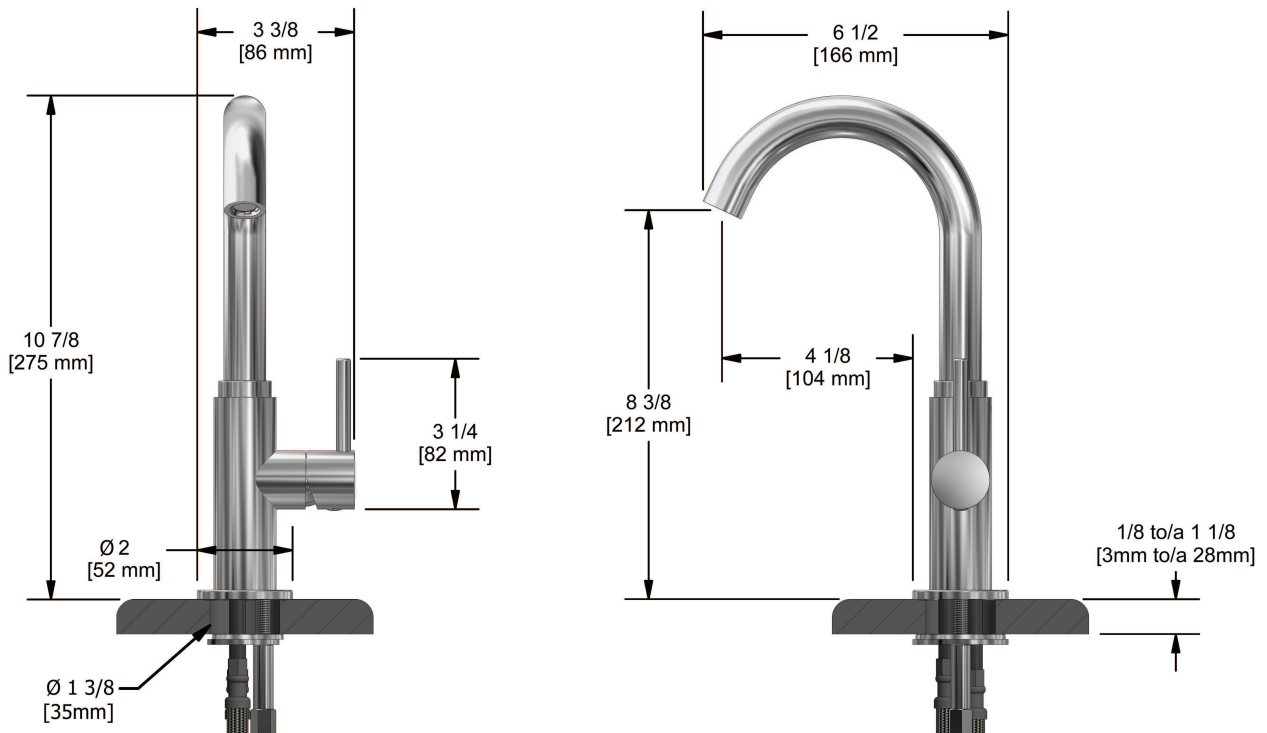

Certifications

- CSA B125.1
- NSF61
- ASME A112.18.1
- CMR248 Approval