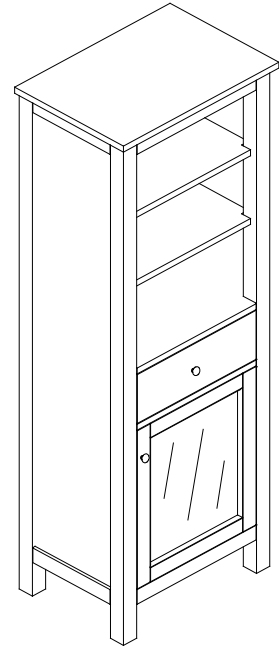

Avanity

LEXINGTON-LT20-LE

Features

- Solid poplar frame and birch veneer MDF
- 1 tinted glass soft-close doors
- 1 soft-close drawer
- Brushed nickel finished hardware
- Adjustable height levelers

Colors / Finishes

- Light Espresso

Nominal Dimension

- 20W x 14D x 60H (inches)

Components

Vanity	LEXINGTON-V36-LE
	LEXINGTON-V48-LE
	LEXINGTON-V60-LE

Product Diagrams

Front

Back

Side

Top