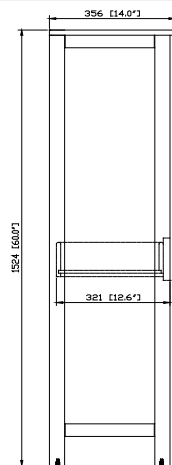

Avanity

LEXINGTON-LT20-LE

Features

- Solid poplar frame and birch veneer MDF
- 1 tinted glass soft-close doors
- 1 soft-close drawer
- Brushed nickel finished hardware
- Adjustable height levelers

Colors / Finishes

- Light Espresso

Nominal Dimension

- 20W x 14D x 60H (inches)

Components

Vanity	LEXINGTON-V36-LE
	LEXINGTON-V48-LE
	LEXINGTON-V60-LE

Product Diagrams

Front

Back

Side

Top