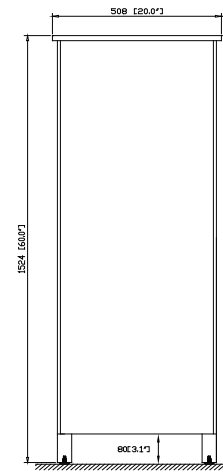

Avanity

LEXINGTON-LT20-LE

Features

- Solid poplar frame and birch veneer MDF
- 1 tinted glass soft-close doors
- 1 soft-close drawer
- Brushed nickel finished hardware
- Adjustable height levelers

Colors / Finishes

- Light Espresso

Nominal Dimension

- 20W x 14D x 60H (inches)

Components

Vanity	LEXINGTON-V36-LE
	LEXINGTON-V48-LE
	LEXINGTON-V60-LE

Product Diagrams

Front

Back

Side

Top