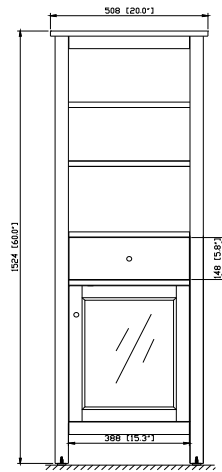

Avanity

LEXINGTON-LT20-LE

Features

- Solid poplar frame and birch veneer MDF
- 1 tinted glass soft-close doors
- 1 soft-close drawer
- Brushed nickel finished hardware
- Adjustable height levelers

Colors / Finishes

- Light Espresso

Nominal Dimension

- 20W x 14D x 60H (inches)

Components

Vanity	LEXINGTON-V36-LE
	LEXINGTON-V48-LE
	LEXINGTON-V60-LE

Product Diagrams

Front

Back

Side

Top