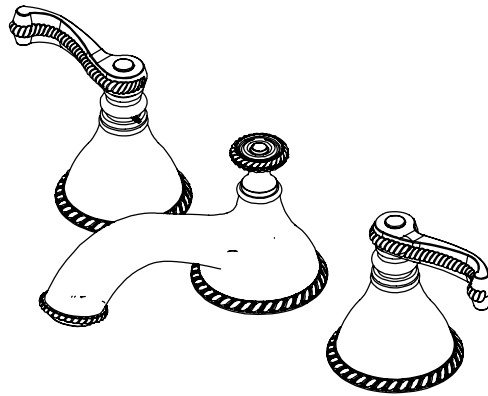

Features

- Brass construction with choice of 21 finishes
- Two Lever Handles
- Quarter turn Ceramic Disk cartridges
- 2.2gpm @ 60 psi

Order Matrix

Model	Main/Accent Finish
1ARBETL	AB - Antique Brass
	ABM - Antique Brass Matt
	AC - Antique Copper
	ACM - Antique Copper Matt
	BB - Bright Brass
	CH - Chrome
	GD - Gold
	OB - Oil Rubbed Bronze
	PN - Polished Nickel
	SB - Satin Brass
	SC - Satin Chrome
	SN - Satin Nickel
	TB - Tuscan Brass
	AQ - Aqua
	BD - Bordeaux
	BK - Black
	MB - Matte Black
	MW - Matte White
	NC - Natural Cream
	RD - Red
	WH - White

ETRUSCAN
Widespread Lavatory Set with Pop-Up
Model: 1ARBETL XX-XX

Critical Dimensions

TEL: 905-851-6781
FAX: 905-851-8031
TOLL FREE: 800-461-5901

THE **Rubinet** FAUCET COMPANY

www.rubinet.com