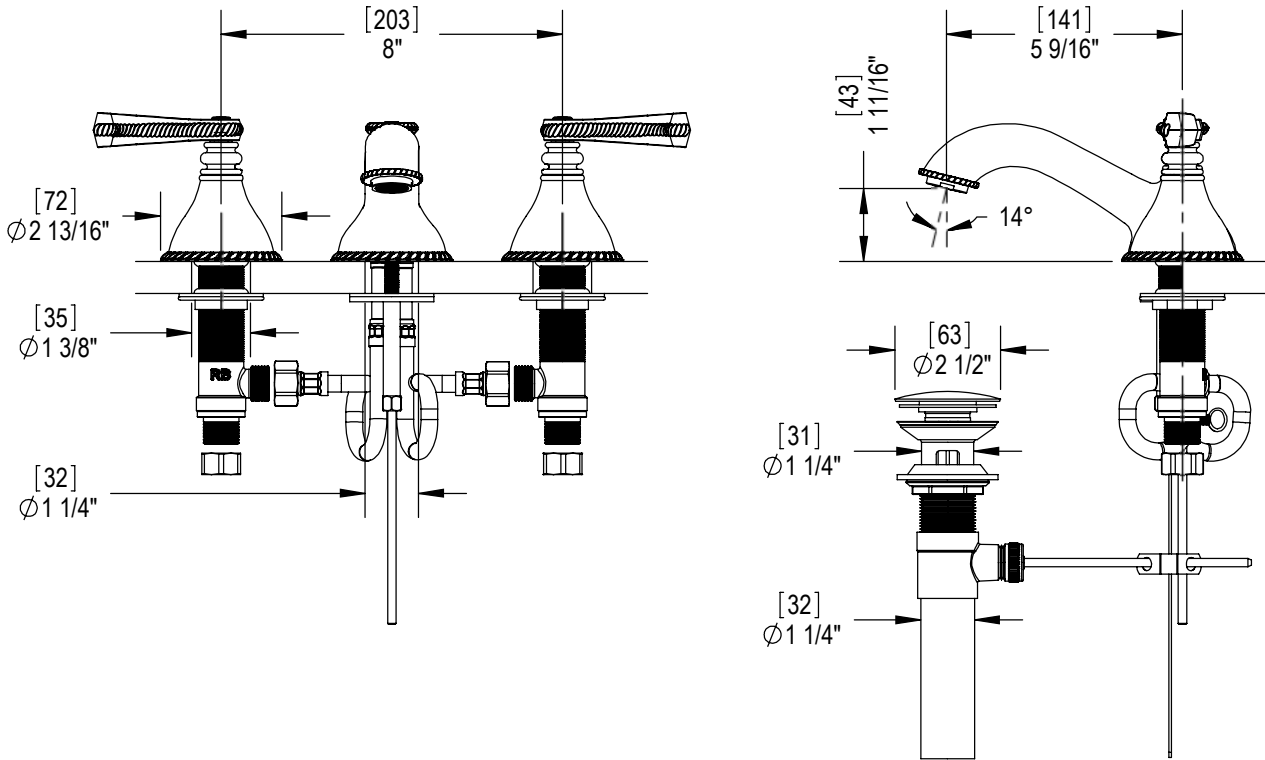

Features

- Brass construction with choice of 21 finishes
- Two Lever Handles
- Quarter turn Ceramic Disk cartridges
- 2.2gpm @ 60 psi

Order Matrix

Model	Main/Accent Finish
1ARBETL	AB - Antique Brass
	ABM - Antique Brass Matt
	AC - Antique Copper
	ACM - Antique Copper Matt
	BB - Bright Brass
	CH - Chrome
	GD - Gold
	OB - Oil Rubbed Bronze
	PN - Polished Nickel
	SB - Satin Brass
	SC - Satin Chrome
	SN - Satin Nickel
	TB - Tuscan Brass
	AQ - Aqua
	BD - Bordeaux
	BK - Black
	MB - Matte Black
	MW - Matte White
	NC - Natural Cream
	RD - Red
	WH - White

ETRUSCAN
Widespread Lavatory Set with Pop-Up
Model: 1ARBETL XX-XX

Critical Dimensions

TEL: 905-851-6781
FAX: 905-851-8031
TOLL FREE: 800-461-5901

THE **Rubinet** FAUCET COMPANY

www.rubinet.com