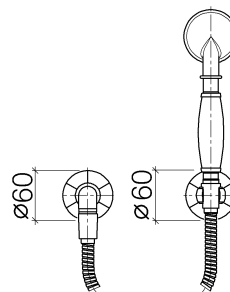

Product specifications

- Hand shower with back flow preventer
- Hand shower bracket
- 49 1/4" shower hose with rotating hose connector
- Flanges, diameter 2 3/8"
- Water flow rate limited to max. 2 gpm
- 1/2" wall elbow with back flow preventer
Internal backflow preventer.

Surfaces

- chrome 27803370-00
- chrome 27803370-00
- matt platinum 27803370-06
- matt platinum 27803370-06
- platinum 27803370-08
- platinum 27803370-08
- brass 27803370-09
- brass 27803370-09

Exploded assembly drawing

Order quantity

No.	Article number	Name	Installation quantity
1	28450370ff0010	connection	1
2	28050370ff	holder	1
3	28104970ff	hose	1
4	28002970ff	shower	1