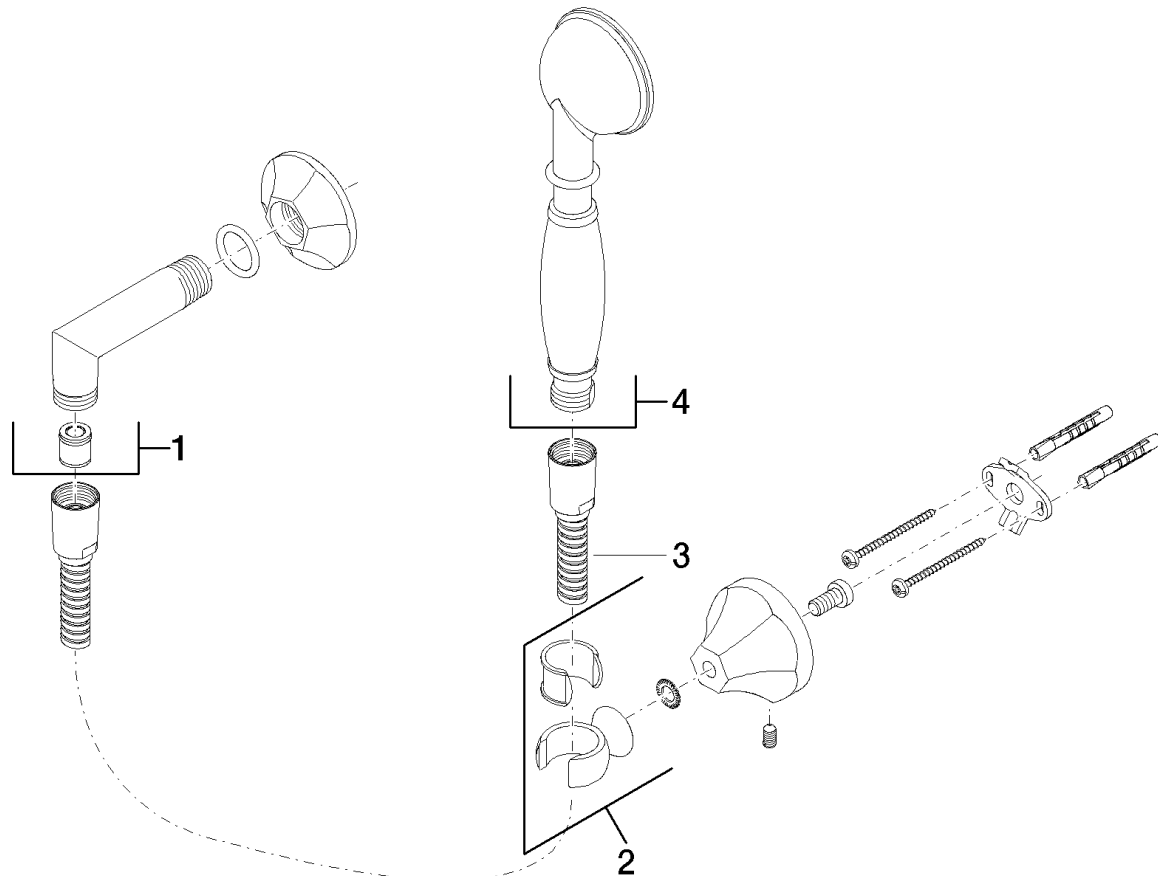

Product specifications

- Hand shower with back flow preventer
- Hand shower bracket
- 49 1/4" shower hose with rotating hose connector
- Flanges, diameter 2 3/8"
- Water flow rate limited to max. 2 gpm
- 1/2" wall elbow with back flow preventer
Internal backflow preventer.

Surfaces

- chrome 27803370-00
- chrome 27803370-00
- matt platinum 27803370-06
- matt platinum 27803370-06
- platinum 27803370-08
- platinum 27803370-08
- brass 27803370-09
- brass 27803370-09

Exploded assembly drawing

Order quantity

No.	Article number	Name	Installation quantity
1	28450370ff0010	connection	1
2	28050370ff	holder	1
3	28104970ff	hose	1
4	28002970ff	shower	1