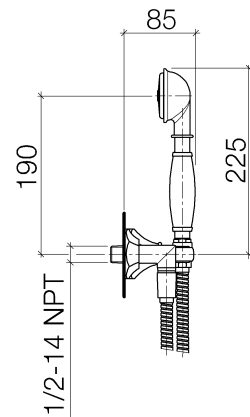

Product specifications

- Hand shower with back flow preventer
- Hand shower bracket
- 49 1/4" shower hose with rotating hose connector
- Flanges, diameter 2 3/8"
- Water flow rate limited to max. 2 gpm
- 1/2" wall elbow with back flow preventer
Internal backflow preventer.

Surfaces

- chrome 27803370-00
- chrome 27803370-00
- matt platinum 27803370-06
- matt platinum 27803370-06
- platinum 27803370-08
- platinum 27803370-08
- brass 27803370-09
- brass 27803370-09

Exploded assembly drawing

Order quantity

No.	Article number	Name	Installation quantity
1	28450370ff0010	connection	1
2	28050370ff	holder	1
3	28104970ff	hose	1
4	28002970ff	shower	1