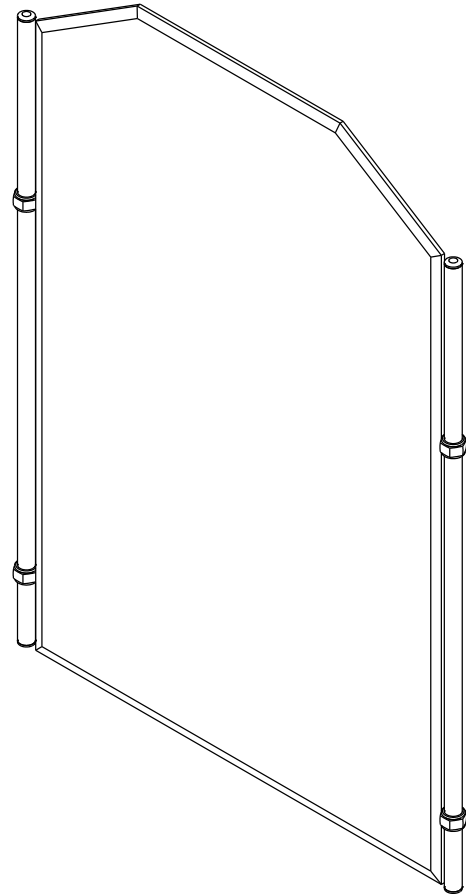

Framed Mirror

642

Features

- Framed, beveled glass design
- Solid brass frame
- Concealed tilting mechanism for customized viewing angle, optional
- Complements Empire product series

Codes / Standards Compliance

Specified Model

Model	Description	Colors Finishes				
642	26" x 36" Framed Mirror	<input type="checkbox"/> ORB	<input type="checkbox"/> PC	<input type="checkbox"/> PN	<input type="checkbox"/> SN	<input type="checkbox"/> Other
MTM-009	Tilting Mechanism, Optional	<input type="checkbox"/> ORB	<input type="checkbox"/> PC	<input type="checkbox"/> PN	<input type="checkbox"/> SN	<input type="checkbox"/> Other

Product Specification: Add glass type designator and "Color / Finish" suffix to Model number, below.

The Mirror shall incorporate a framed, beveled glass design with a solid brass frame. [Mirror shall include a concealed tilting mechanism allowing for customized viewing angles.] Mirror shall incorporate an approximate width of 26" and an approximate height of 36". Mirror shall complement Ginger Empire product series. Mirror shall be Ginger Model 642/____ [and Tilting Mechanism (optional) shall be Ginger Model MTM-009].

642

Product Dimensions *(units are in inches)*