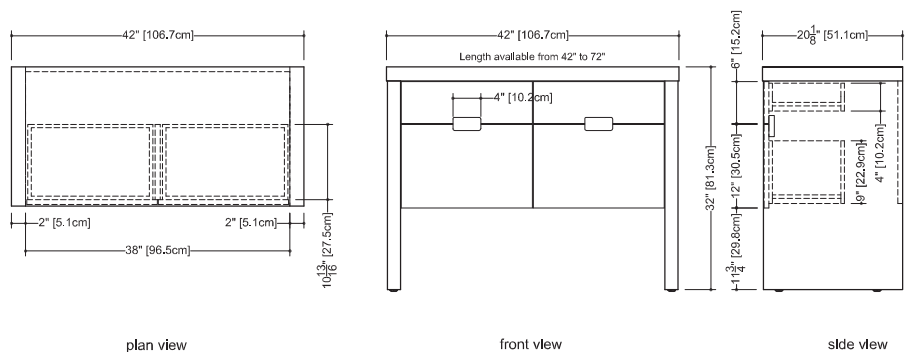

WETSTYLE cannot be held responsible for any technical errors and reserves the right to make revisions without notice.

Approximate measurement.
The manufacturer accept ± (6.35mm) variance.

www.WETSTYLE.CA - Montreal - Canada
Tel. 450.536.9000 - 1 888.536.9001 - Fax. 450.536.0202