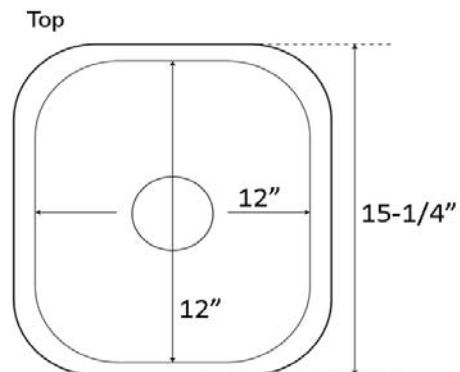

**15" TAMARA SQUARE
BAR SINK**

Cat. No
PSCSB3002

W: 15-1/4"
D: 15-1/4"
H: 8-1/4"

***Please do NOT cut hole without
template or actual product.**

Interior Dimensions:

Basin Interior: 12" L x 12" W
Basin Depth: 8"

Features:

- ▶ Constructed of solid 16 gauge copper
- ▶ Hammered interior
- ▶ Accommodates 1-3/4" drain
- ▶ Drain sold separately
- ▶ Smooth, flat 1-4/7" rim
- ▶ May be used as either an undermount or a drop-in
- ▶ Copper is a living finish and will patina over time

Finishes:

AC Antique Copper
DAC Dark Antique Copper

Dimensions of fixture are nominal and may vary within the range of tolerances established by ANSI Standard A112.19.2. Dimensions and specifications subject to change without notice.