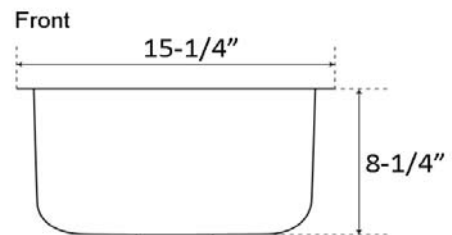

**15" TAMARA SQUARE
BAR SINK**

Cat. No
PSCSB3002

W: 15-1/4"
D: 15-1/4"
H: 8-1/4"

***Please do NOT cut hole without
template or actual product.**

Interior Dimensions:

Basin Interior: 12" L x 12" W
Basin Depth: 8"

Features:

- ▶ Constructed of solid 16 gauge copper
- ▶ Hammered interior
- ▶ Accommodates 1-3/4" drain
- ▶ Drain sold separately
- ▶ Smooth, flat 1-4/7" rim
- ▶ May be used as either an undermount or a drop-in
- ▶ Copper is a living finish and will patina over time

Finishes:

AC Antique Copper
DAC Dark Antique Copper

Dimensions of fixture are nominal and may vary within the range of tolerances established by ANSI Standard A112.19.2. Dimensions and specifications subject to change without notice.