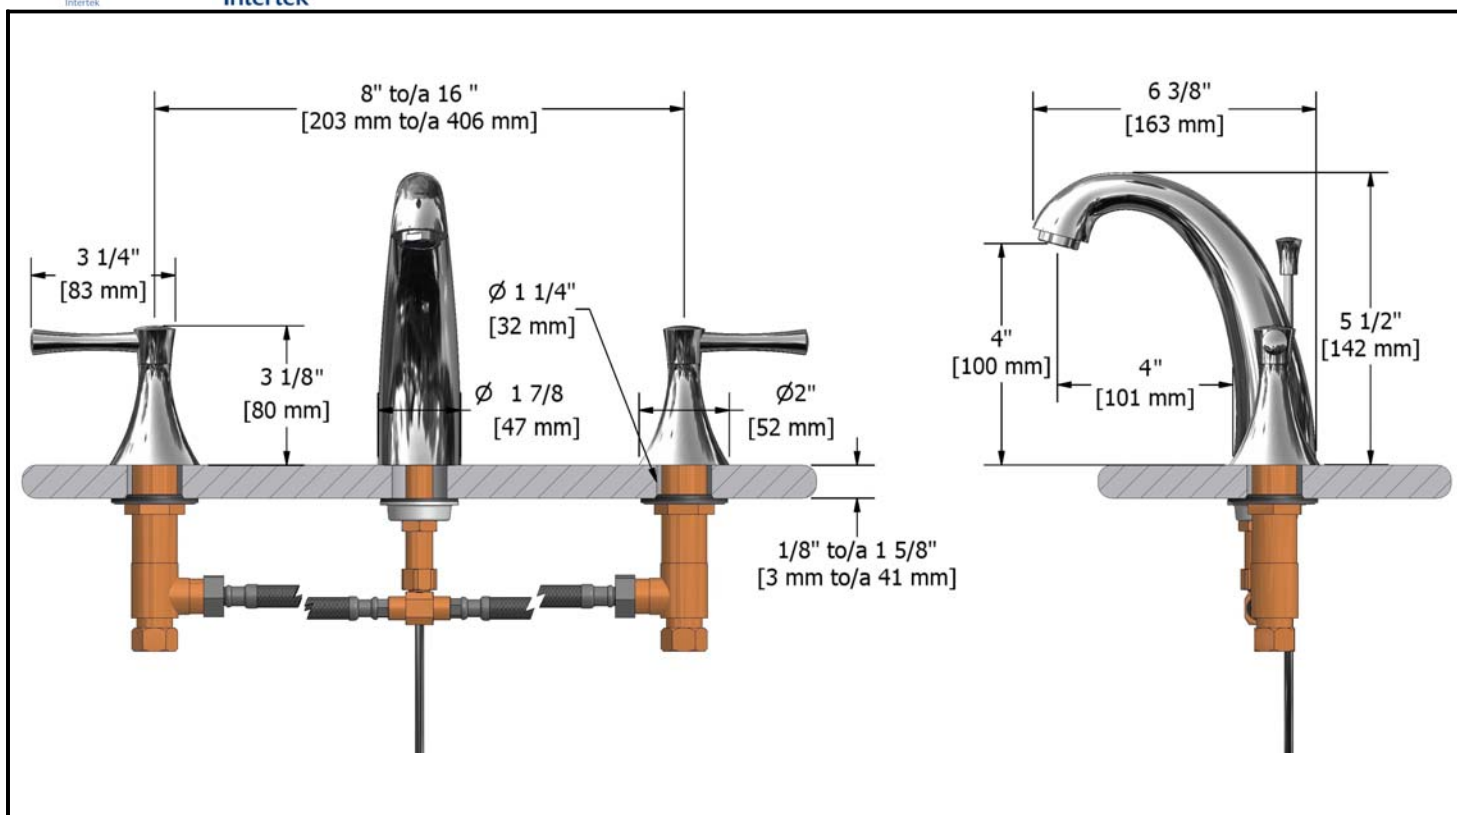

8" lavatory faucet FM08LXX

Specifications

Descriptions

- ½" male inlet NPT
- Ceramic cartridge
- Solid brass
- Automatic drain

Available colors

- C : Chrome
- BN : Brushed nickel (PVD)

Flows

- Flow 5.7 L/min, 1.5 gpm (US) 60psi

Cartridges

- Hot: #401-079
- Cold: #401-080

Certifications

- ASME A112.18.1
- NSF61
- CSA B125.1
- CMR248 Approval

Sizes, models and finishes may differ from those presented.

Warranty

The Riobel inc. product carries a limited LIFETIME warranty on the finish Chrome, Gold (PVD), Brushed nickel (PVD), Night brushed (PVD), Polished nickel (PVD) and all working parts and is guaranteed from the initial date of purchase against all manufacturing defects. Other finished 1 year.