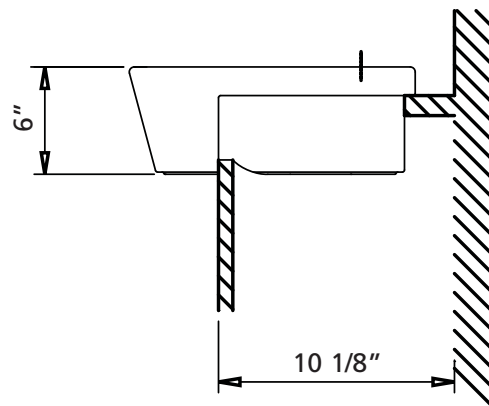

**SENTIRE Semi-Cassa Lavatory** | #1241 | 18 1/8" x 15 3/4" x 6"

**Note:** Must have minimum 10 1/8" from wall to groove.