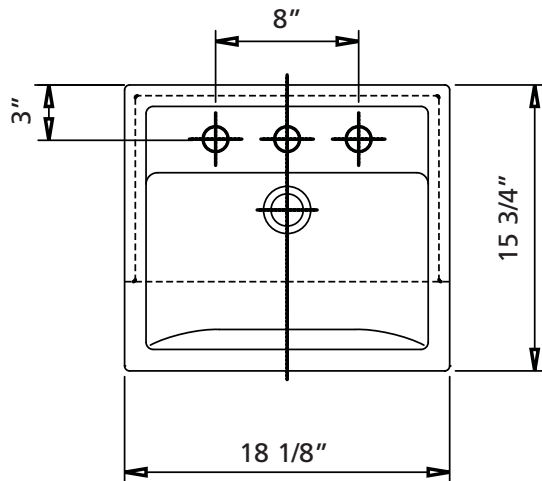

**SENTIRE Semi-Cassa Lavatory** | #1241 | 18 1/8" x 15 3/4" x 6"

**Note:** Must have minimum 10 1/8" from wall to groove.