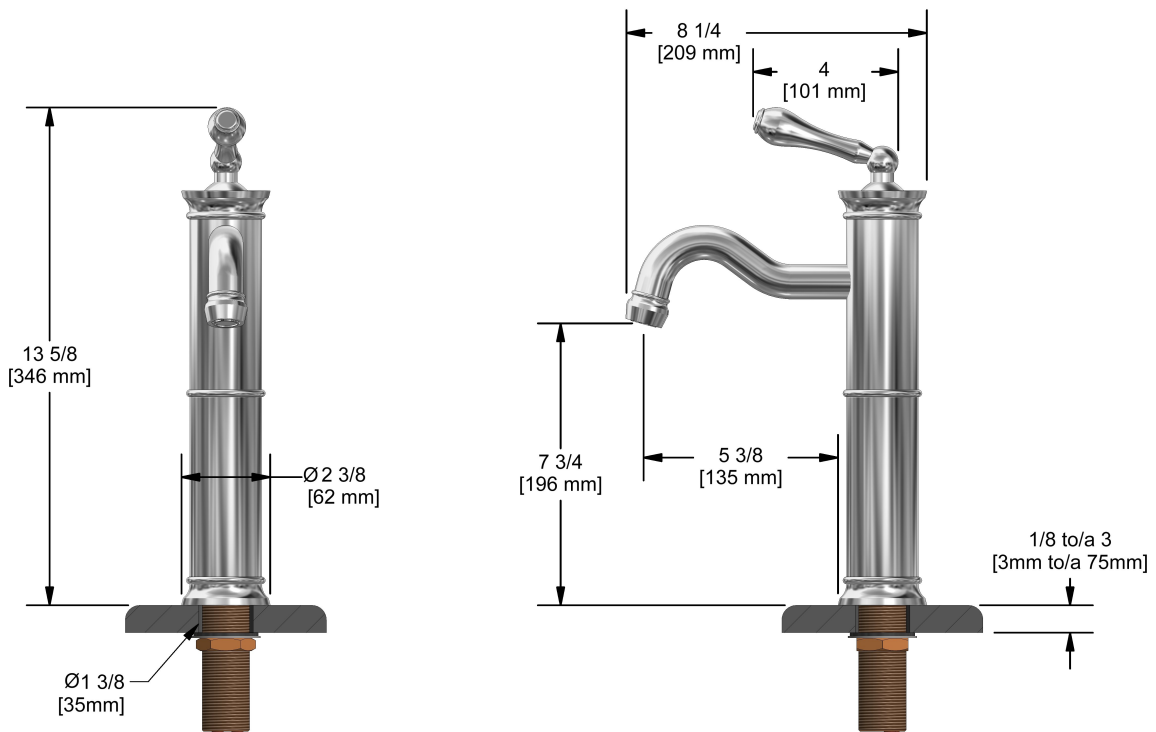

Single hole lavatory faucet
AL01XX

Specifications

Descriptions

- Ceramic cartridge
- 3/8" speedway compression
- No drain

Available colors

- C : Chrome
- BN : Brushed nickel (PVD)
- PN : Polished nickel (PVD)

Available flows

- 5.7 L/min, 1.5 gpm (US) 60psi
- 1.9 L/min, 0.5 gpm (US) 60psi (AL01XX-05)
- 3.7 L/min, 1 gpm (US) 60psi (AL01XX-10)

Certifications

- CSA B125.1
- NSF61
- ASME A112.18.1
- CMR248 Approval