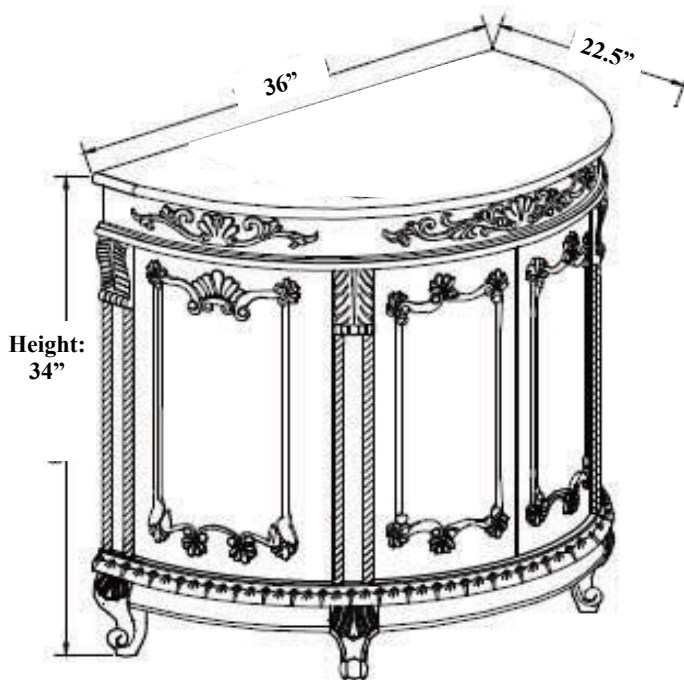

JSG Oceana Bathroom Vanities

Semi-Circle Vanity

- Includes Black Granite Top with predrilled holes; select from 3 types: vessel, drop-in, and undermount.
- Solid Birch wood frame with Natural Cherry Wood Veneer.
- Vanity Finishes: Espresso and Oak
- Matching mirror, sink, and faucet sold separately

Mirror Specifications

Additional Finish Available:

Oak

Semi-Circle Vanity Specifications

For use with a JSG *Oceana* Vessel

- Vanity item# SCR-VES-xxx
- Vanity Height: 30"
- Deck mounted faucet required

Semi Circle Countertop for a JSG *Oceana* Vessel

- Item# SCR-VST-BLK

For use with a JSG *Oceana* drop-in lavatory or undermount

- Vanity item# SCR-VAN-xxx
- Vanity Height: 34"

Semi Circle Countertop for a JSG *Oceana* Undermount

- Hardware included for undermount installation
- Predrilled faucet holes for 8" faucet spread
- Item# SCR-UST-BLK