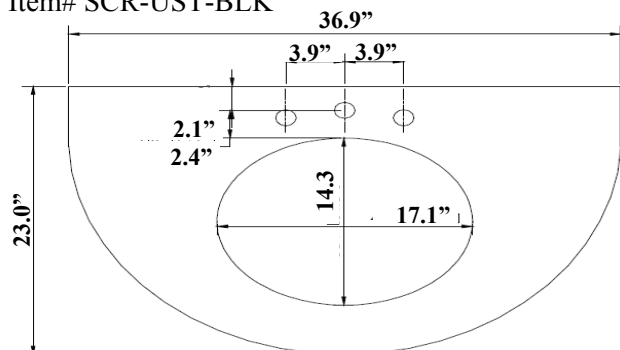

Mirror Specifications

Additional Finish Available:

Oak

Semi-Circle Vanity Specifications

For use with a JSG *Oceana* Vessel

- Vanity item# SCR-VES-xxx
- Vanity Height: 30"
- Deck mounted faucet required

Semi Circle Countertop for a JSG *Oceana* Vessel

- Item# SCR-VST-BLK

For use with a JSG *Oceana* drop-in lavatory or undermount

- Vanity item# SCR-VAN-xxx
- Vanity Height: 34"

Semi Circle Countertop for a JSG *Oceana* Undermount

- Hardware included for undermount installation
- Predrilled faucet holes for 8" faucet spread
- Item# SCR-UST-BLK