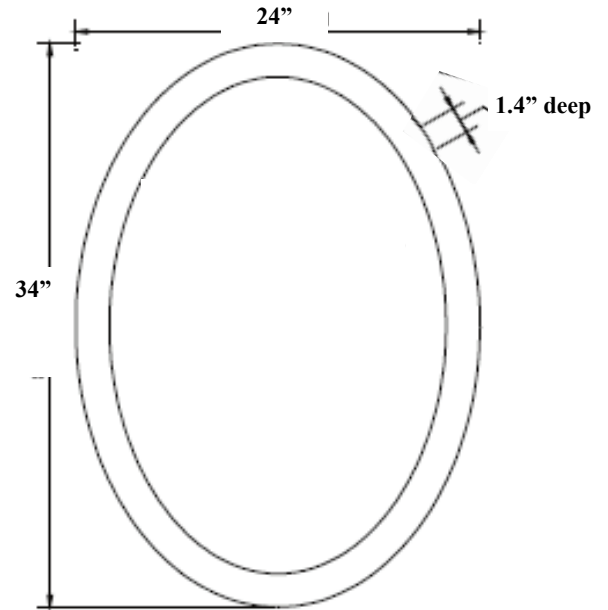

JSG Oceana Bathroom Vanities

Semi-Circle Vanity

- Includes Black Granite Top with predrilled holes; select from 3 types: vessel, drop-in, and undermount.
- Solid Birch wood frame with Natural Cherry Wood Veneer.
- Vanity Finishes: Espresso and Oak
- Matching mirror, sink, and faucet sold separately

Mirror Specifications

Additional Finish Available:

Oak

Semi-Circle Vanity Specifications

For use with a JSG *Oceana* Vessel

- Vanity item# SCR-VES-xxx
- Vanity Height: 30"
- Deck mounted faucet required

Semi Circle Countertop for a JSG *Oceana* Vessel

- Item# SCR-VST-BLK

For use with a JSG *Oceana* drop-in lavatory or undermount

- Vanity item# SCR-VAN-xxx
- Vanity Height: 34"

Semi Circle Countertop for a JSG *Oceana* Undermount

- Hardware included for undermount installation
- Predrilled faucet holes for 8" faucet spread
- Item# SCR-UST-BLK