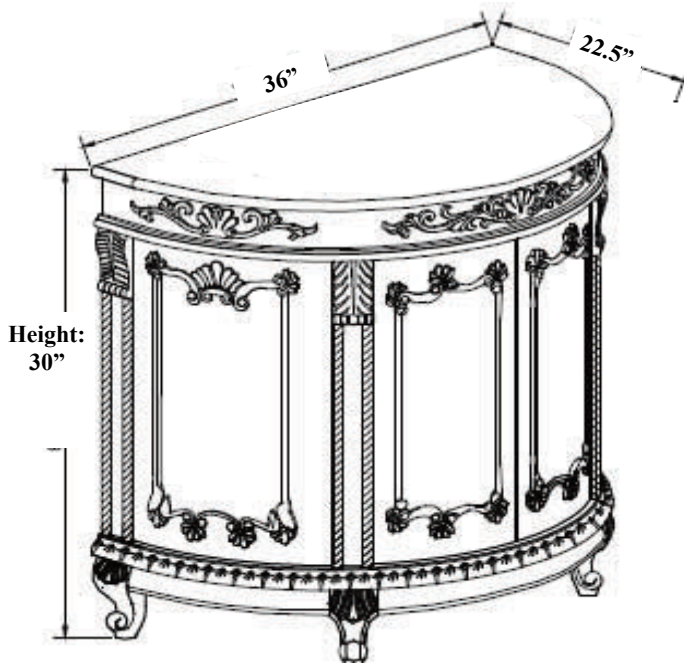

JSG Oceana Bathroom Vanities

Semi-Circle Vanity

- Includes Black Granite Top with predrilled holes; select from 3 types: vessel, drop-in, and undermount.
- Solid Birch wood frame with Natural Cherry Wood Veneer.
- Vanity Finishes: Espresso and Oak
- Matching mirror, sink, and faucet sold separately

Mirror Specifications

Additional Finish Available:

Oak

Semi-Circle Vanity Specifications

For use with a JSG *Oceana* Vessel

- Vanity item# SCR-VES-xxx
- Vanity Height: 30"
- Deck mounted faucet required

Semi Circle Countertop for a JSG *Oceana* Vessel

- Item# SCR-VST-BLK

For use with a JSG *Oceana* drop-in lavatory or undermount

- Vanity item# SCR-VAN-xxx
- Vanity Height: 34"

Semi Circle Countertop for a JSG *Oceana* Undermount

- Hardware included for undermount installation
- Predrilled faucet holes for 8" faucet spread
- Item# SCR-UST-BLK