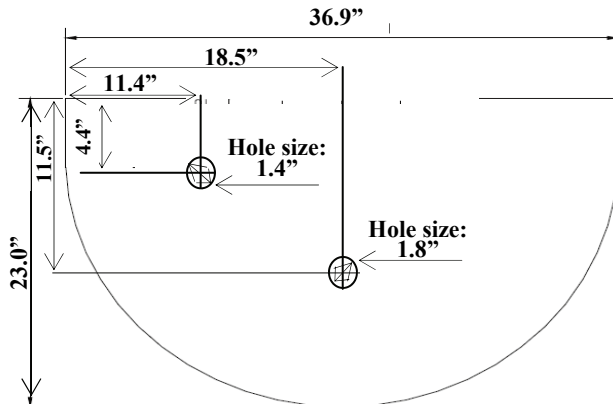

Mirror Specifications

Additional Finish Available:

Oak

Semi-Circle Vanity Specifications

For use with a JSG *Oceana* Vessel

- Vanity item# SCR-VES-xxx
- Vanity Height: 30"
- Deck mounted faucet required

Semi Circle Countertop for a JSG *Oceana* Vessel

- Item# SCR-VST-BLK

For use with a JSG *Oceana* drop-in lavatory or undermount

- Vanity item# SCR-VAN-xxx
- Vanity Height: 34"

Semi Circle Countertop for a JSG *Oceana* Undermount

- Hardware included for undermount installation
- Predrilled faucet holes for 8" faucet spread
- Item# SCR-UST-BLK