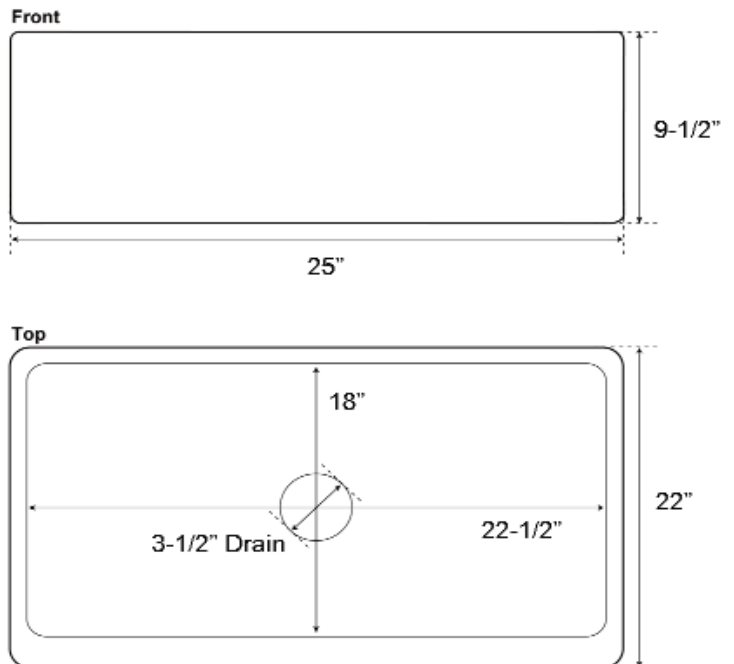

**25" AUSTIN SINGLE  
BOWL FARMER SINK**

Cat. No  
FSCSB3094

W: 25"  
D: 22"  
H: 9-1/2"

**\*Please do NOT cut hole without  
template or actual product.**

**Interior Dimensions:**

Basin Interior: 22-12" W x 18" D  
Basin depth: 8-3/4"

**Features:**

- ▶ Constructed of solid 16 gauge copper
- ▶ Smooth front
- ▶ Rounded interior corners easy for cleaning
- ▶ Sink bowl has no internal welds
- ▶ Sink bottom angled to drainage
- ▶ Accommodates 3-1/2" drain
- ▶ Patina applied to copper using French hot process
- ▶ Hand polished finish
- ▶ Copper is a living finish and will patina over time

**Finish:**

**SAC Smooth Antique Copper**

Dimensions of fixture are nominal and may vary within the range of tolerances established by ANSI Standard A112.19.2. Dimensions and specifications subject to change without notice.