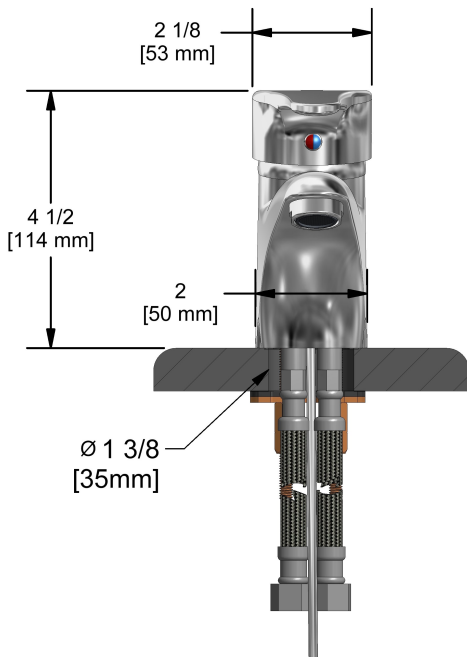

Single hole lavatory faucet
JO01XX

Specifications

Descriptions

- Pop-up drain
- Ceramic cartridge
- 3/8" speedway compression

Available colors

- C : Chrome

Available flows

- 5.7 L/min, 1.5 gpm (US) 60psi
- 1.9 L/min, 0.5 gpm (US) 60psi (**JO01XX-05**)
- 3.7 L/min, 1 gpm (US) 60psi (**JO01XX-10**)

Cartridges

- 401-150

Certifications

- CSA B125.1
- NSF61
- ASME A112.18.1
- CMR248 Approval

Sizes, models and finishes may differ from those presented.

Warranty

The Riobel inc. product carries a limited LIFETIME warranty on the finish Chrome, Gold (PVD), Brushed nickel (PVD), Night brushed (PVD), Polished nickel (PVD) and all working parts and is guaranteed from the initial date of purchase against all manufacturing defects. Other finished 1 year.