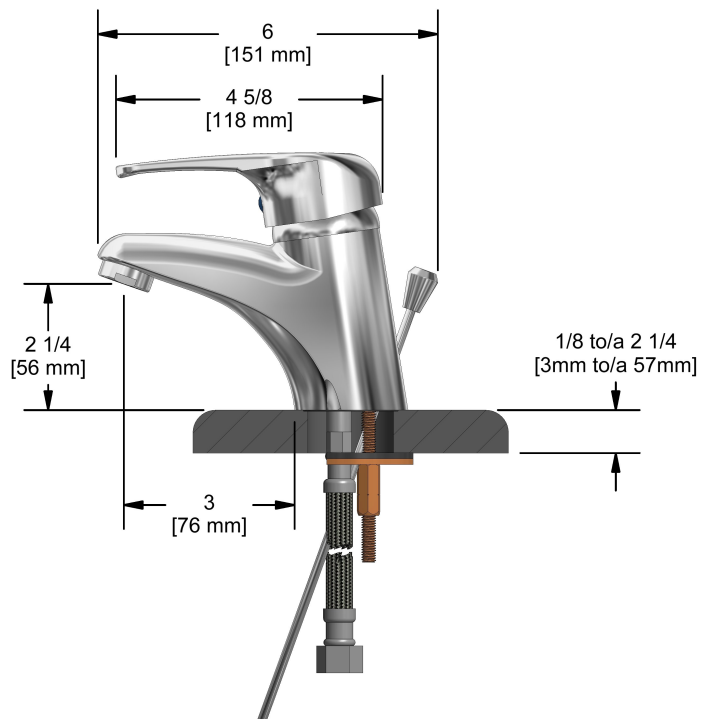

Single hole lavatory faucet
JO01XX

Specifications

Descriptions

- Pop-up drain
- Ceramic cartridge
- 3/8" speedway compression

Available colors

- C : Chrome

Available flows

- 5.7 L/min, 1.5 gpm (US) 60psi
- 1.9 L/min, 0.5 gpm (US) 60psi (**JO01XX-05**)
- 3.7 L/min, 1 gpm (US) 60psi (**JO01XX-10**)

Cartridges

- 401-150

Certifications

- CSA B125.1
- NSF61
- ASME A112.18.1
- CMR248 Approval

Sizes, models and finishes may differ from those presented.

Warranty

The Riobel inc. product carries a limited LIFETIME warranty on the finish Chrome, Gold (PVD), Brushed nickel (PVD), Night brushed (PVD), Polished nickel (PVD) and all working parts and is guaranteed from the initial date of purchase against all manufacturing defects. Other finished 1 year.