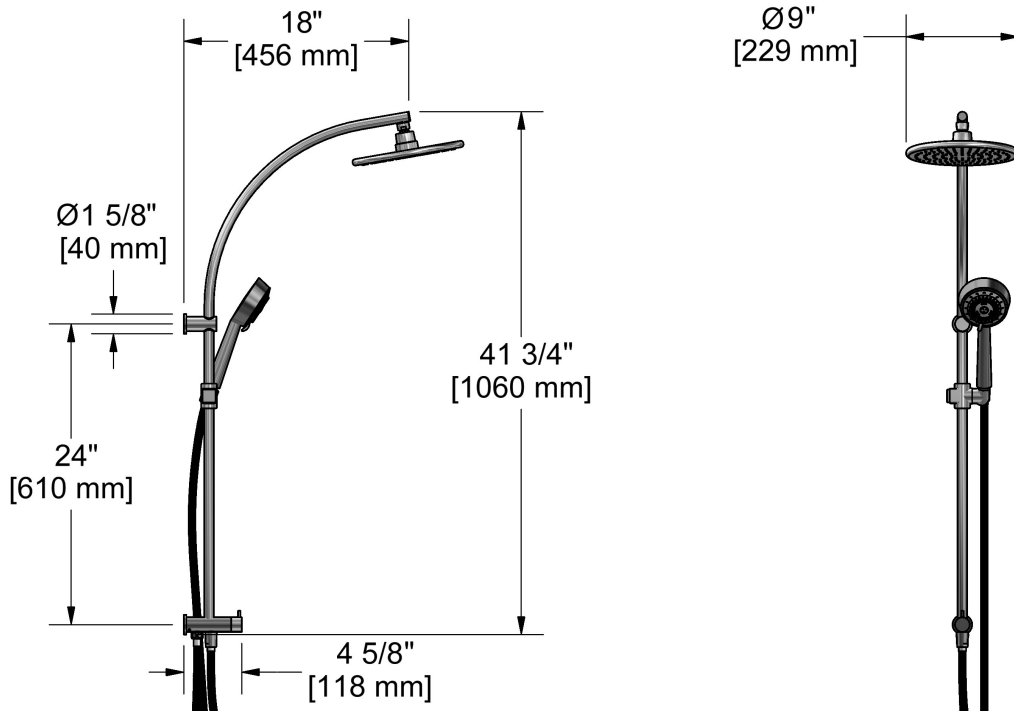

Sizes, models and finishes may differ from thoses presented.

Warranty

The Riobel inc. product carries a limited LIFETIME warranty on the finish Chrome, Gold (PVD), Brushed nickel (PVD), Night brushed (PVD), Polished nickel (PVD) and all working parts and is guaranteed from the initial date of purchase against all manufacturing defects. Other finished 1 year.

Customer Service

Ontario, West Canada : 888-287-5354 Quebec, Maritimes, United States : 866-473-8442