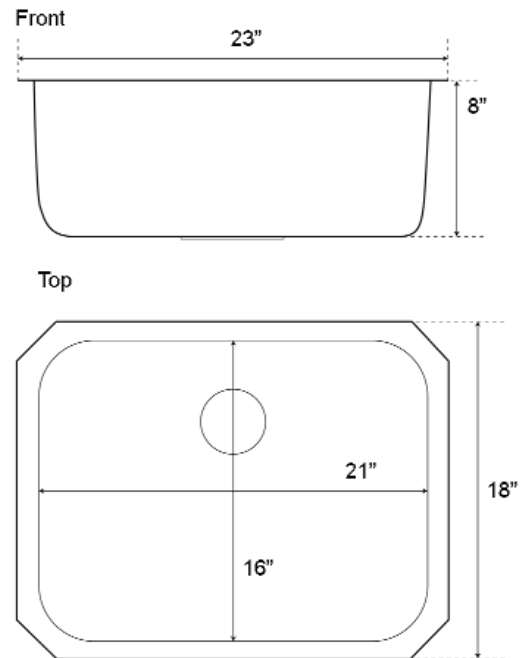

**23" VEGA RECTANGULAR
STAINLESS STEEL PREP SINK**

Cat. No
PSSSB2104-SS

W: 23"
D: 18"
H: 8"

Features:

- ▶ Solid 18 gauge metal
- ▶ Single rectangular bowl
- ▶ Matte finish
- ▶ Coated for sound insulation
- ▶ Lip is 1" wide
- ▶ Drain is 3-1/2"
- ▶ Drain sold separately

Compliance Certification
Meets or exceeds the following
specifications: ASME
A112.19.3-2001 for Stainless Steel.

***Please do NOT cut hole without
template or actual product.**

Interior Dimensions:

Basin Interior: 21" W x 16" D
Basin Depth: 7-1/2"

Dimensions of fixture are nominal and may vary within the range of tolerances established by ANSI Standard A112.19.2. Dimensions and specifications subject to change without notice.