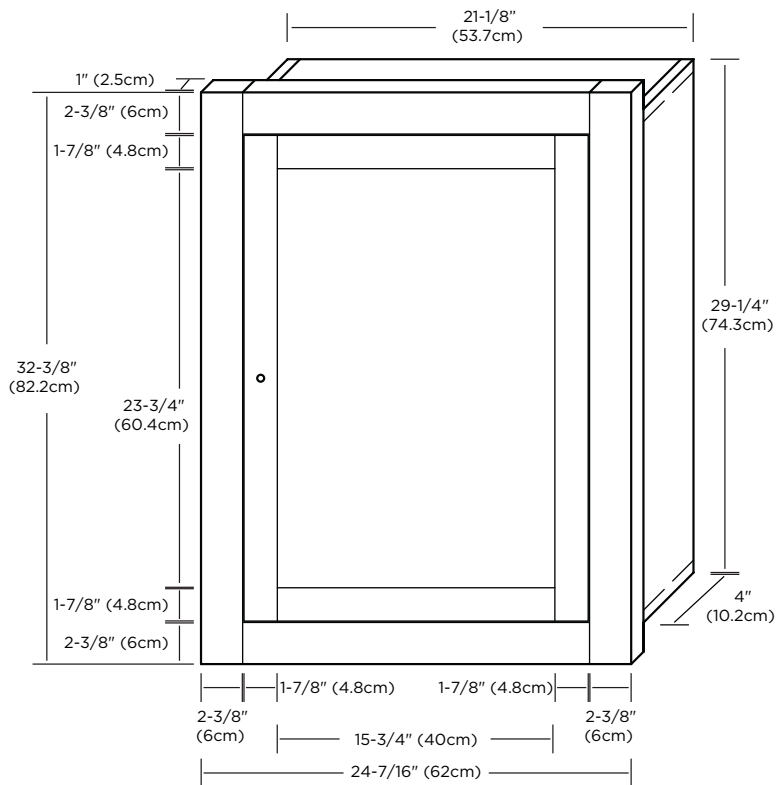

BLACK B02

VINTAGE WALNUT F07

CINNAMON F08

DARK CHERRY H01

WHITE W01

Recommended rough wall opening:

WIDTH 21-11/16" (55.1cm)

HEIGHT 29-3/4" (75.5cm)

## FRONT VIEW

## SIDE VIEW