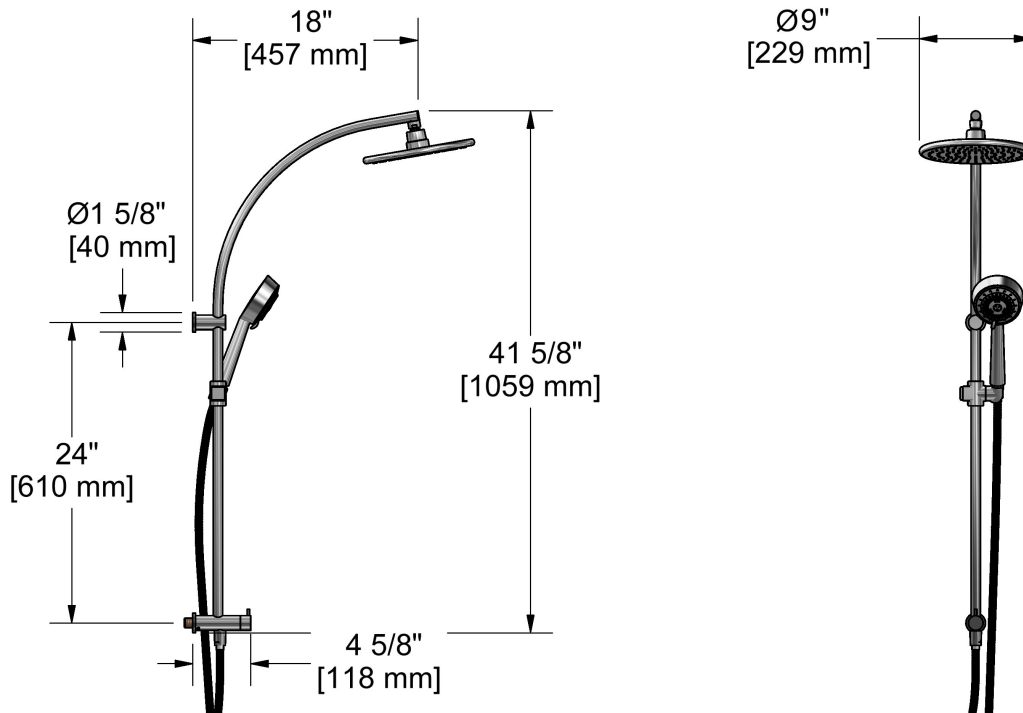

Sizes, models and finishes may differ from thoses presented.

Warranty

The Riobel inc. product carries a limited LIFETIME warranty on the finish Chrome, Gold (PVD), Brushed nickel (PVD), Night brushed (PVD), Polished nickel (PVD) and all working parts and is guaranteed from the initial date of purchase against all manufacturing defects. Other finished 1 year.

Customer Service

Ontario, West Canada : 888-287-5354 Quebec, Maritimes, United States : 866-473-8442