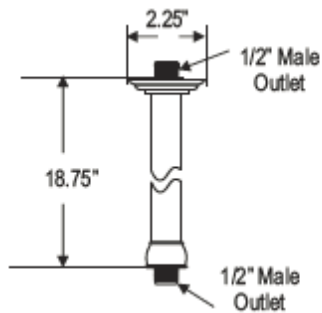

18" Ceiling Shower Arm and Flange 10C18

Features:

- Available in All Altmans finishes
- Not customizable