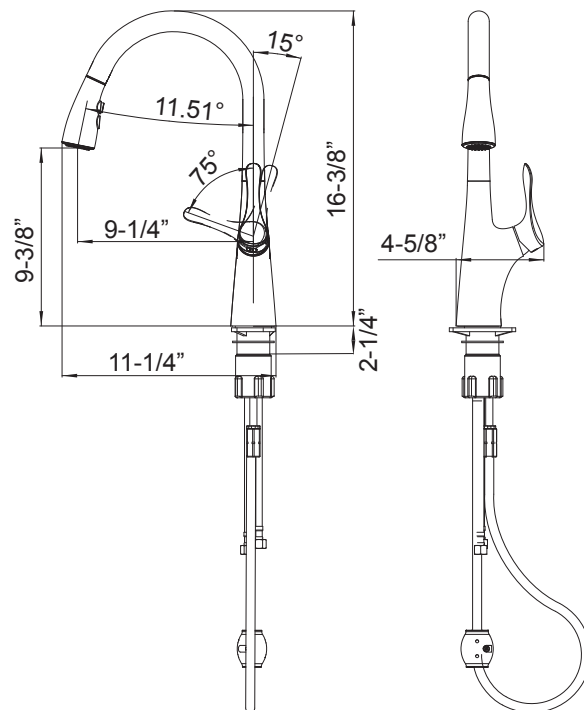

FEATURED MODEL

441506 Pull-Down Spray, CHROME

ADDITIONAL MODELS

441507 Pull-Down Spray, STAINLESS STEEL

FEATURES

- Solid brass body
- Dual pull-down spray
- Ceramic disk cartridge
- 2.2 GPM flow rate
- Installation in a 1-3/8" hole
- 180 degree spout swivel
- 2-1/4" maximum deck thickness
- * Stainless steel finish is a color co-ordinate and not actually made of or in stainless steel

JOB INFORMATION

Job Name: _____

Contact: _____

Date Specified: _____

Specifier: _____

Contractor: _____

NOMINAL DIMENSIONS

Model 441506 shown

REACH	SPOUT HEIGHT	FAUCET HEIGHT
9-1/4"	9-3/8"	16-3/8"

See next page for exploded parts drawing and parts list.

BLANCO AMERICA

800.451.5782

www.blancoamerica.com

© 2013 BLANCO AMERICA

7/13

SPEC-003

REPAIR PART GUIDE		
Num.	Description	Part #
1	Cartridge	441545
2	Cartridge Lock Nut	441544
3	Cartridge cap - Chrome	441557
4	Handle - Chrome	441559
5	Screw cap - Chrome	441540
6	Handle screw	441539
7	Set of O-rings and screw	441561
8	Handspray - Chrome	441568
9	Supply lines	441566
10	Spray hose	441574
11	Check valve	441555
12	Weight	441556
13	Check valve with flow restrictor	441572
14	Mounting kit	441548