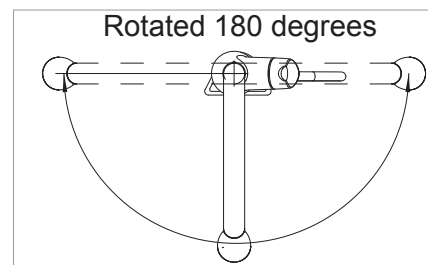

FEATURED MODEL

441506 Pull-Down Spray, CHROME

ADDITIONAL MODELS

441507 Pull-Down Spray, STAINLESS STEEL

FEATURES

- Solid brass body
- Dual pull-down spray
- Ceramic disk cartridge
- 2.2 GPM flow rate
- Installation in a 1-3/8" hole
- 180 degree spout swivel
- 2-1/4" maximum deck thickness
- * Stainless steel finish is a color co-ordinate and not actually made of or in stainless steel

JOB INFORMATION

Job Name: _____

Contact: _____

Date Specified: _____

Specifier: _____

Contractor: _____

NOMINAL DIMENSIONS

Model 441506 shown

REACH	SPOUT HEIGHT	FAUCET HEIGHT
9-1/4"	9-3/8"	16-3/8"

See next page for exploded parts drawing and parts list.

BLANCO AMERICA

800.451.5782

www.blancoamerica.com

© 2013 BLANCO AMERICA

7/13

SPEC-003