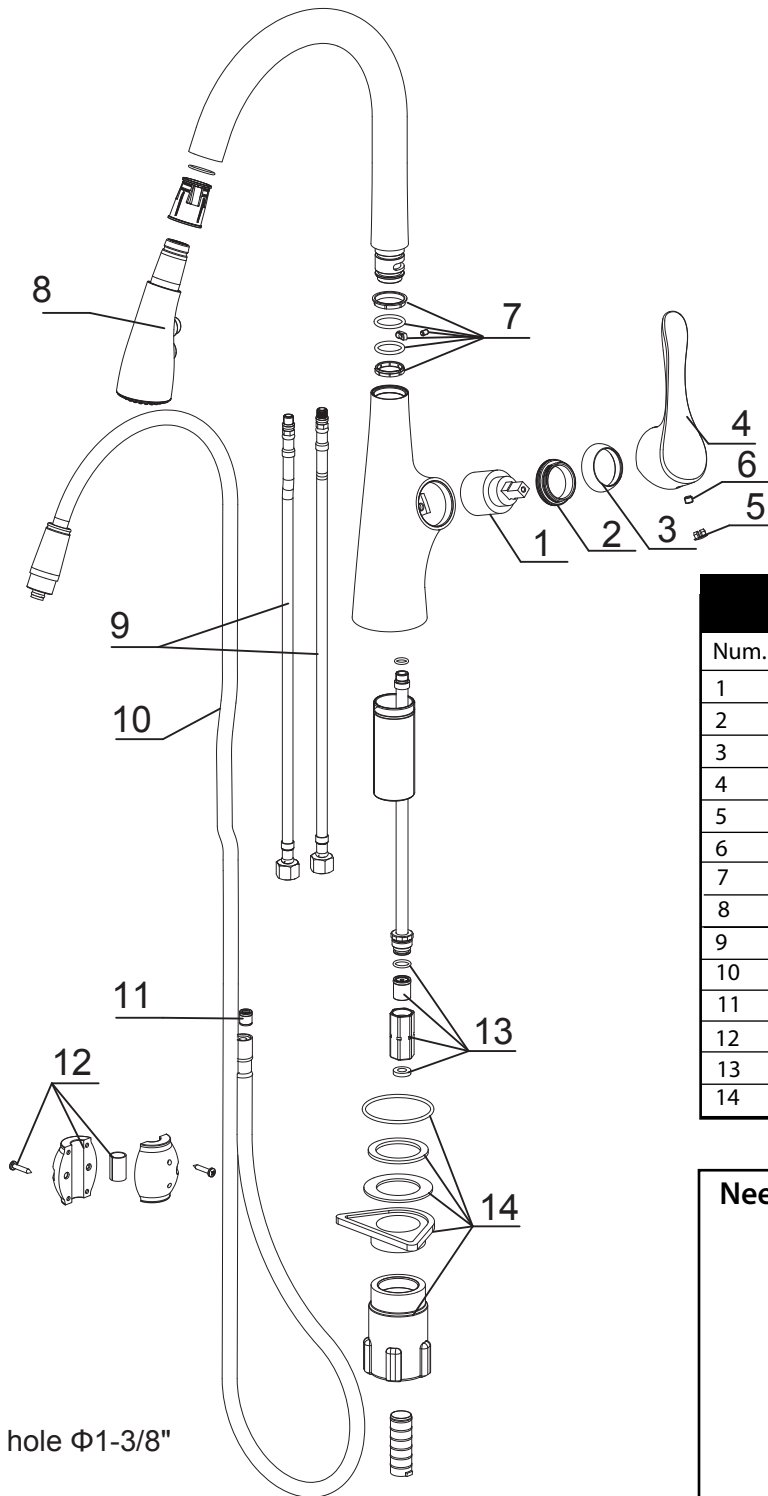

FEATURED MODEL

441506 Pull-Down Spray, CHROME

ADDITIONAL MODELS

441507 Pull-Down Spray, STAINLESS STEEL

FEATURES

- Solid brass body
- Dual pull-down spray
- Ceramic disk cartridge
- 2.2 GPM flow rate
- Installation in a 1-3/8" hole
- 180 degree spout swivel
- 2-1/4" maximum deck thickness
- * Stainless steel finish is a color co-ordinate and not actually made of or in stainless steel

JOB INFORMATION

Job Name: _____

Contact: _____

Date Specified: _____

Specifier: _____

Contractor: _____

NOMINAL DIMENSIONS

Model 441506 shown

REACH	SPOUT HEIGHT	FAUCET HEIGHT
9-1/4"	9-3/8"	16-3/8"

See next page for exploded parts drawing and parts list.

BLANCO AMERICA

800.451.5782

www.blancoamerica.com

© 2013 BLANCO AMERICA

7/13

SPEC-003

REPAIR PART GUIDE		
Num.	Description	Part #
1	Cartridge	441545
2	Cartridge Lock Nut	441544
3	Cartridge cap - Chrome	441557
4	Handle - Chrome	441559
5	Screw cap - Chrome	441540
6	Handle screw	441539
7	Set of O-rings and screw	441561
8	Handspray - Chrome	441568
9	Supply lines	441566
10	Spray hose	441574
11	Check valve	441555
12	Weight	441556
13	Check valve with flow restrictor	441572
14	Mounting kit	441548