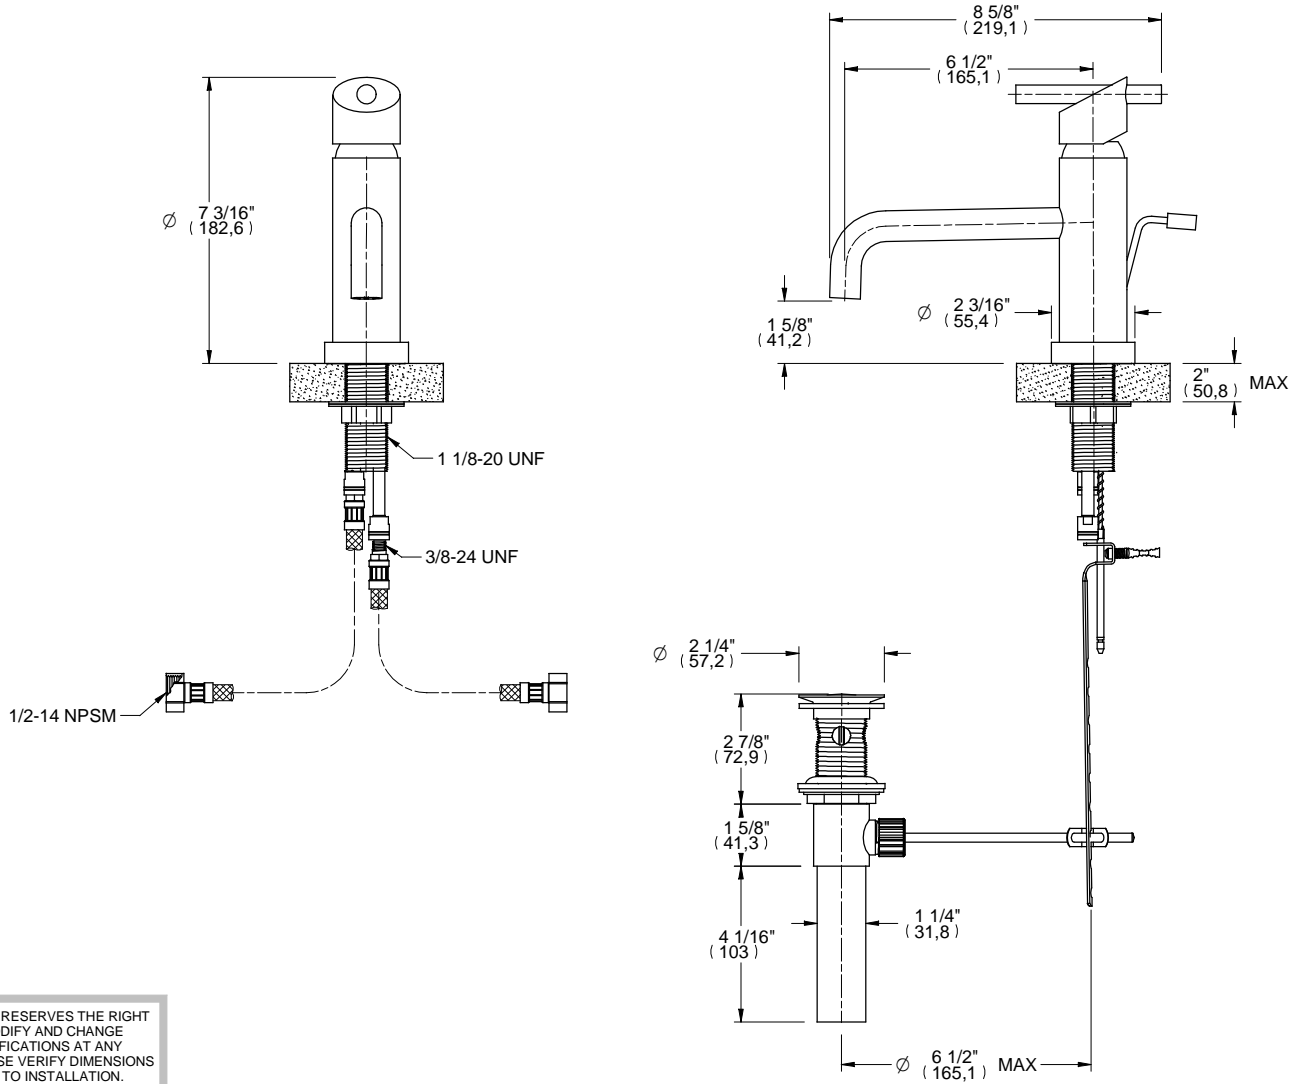

L1

ALTMANS RESERVES THE RIGHT TO MODIFY AND CHANGE SPECIFICATIONS AT ANY TIME. PLEASE VERIFY DIMENSIONS PRIOR TO INSTALLATION.

Features

- Available in All Finishes
- Low Lead Brass Construction
- Ceramic Cartridge
- Flexible Connections for Easy Installation
- 15" Hose reach

Through-Hole Specifications

Spout: $\varnothing 1 \frac{1}{4}''$ MAX

DIMENSIONS SHOWN TO NEAREST 1/16"