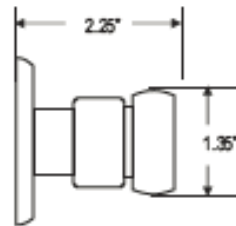

Codes and Standards

ALTMANS RESERVES THE RIGHT TO
MODIFY AND CHANGE SPECIFICATIONS
AT ANY TIME. PLEASE VERIFY DIMEN-
SIONS PRIOR TO INSTALLATION

Color/Finishes

- Polished Chrome, PVD Satin Nickel
- Refer to pricelist for other finishes.