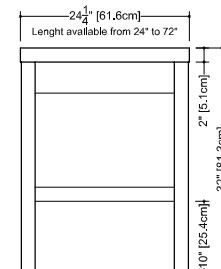

Furniture

Z 118 - no drawer - 18" depth

length - inch 24 - 30 - 36 - 42 - 48 - 54 - 60 - 66 - 72   length - cm 61 - 76 - 91 - 107 - 122 - 137 - 152 - 167 - 183

- ▮ top part perimeter and all exposed edges of console are made of solid wood 1/8" thick
- ▮ other surfaces are in wood veneer
- ▮ all natural wood veneer on dimensionally stable MDF core
- ▮ AWI rated level 5 marine grade finish for moisture resistance and durability (industry's highest finishing class)
- ▮ adjustable legs

▮ finishes and colors

oak
natural
white
wenge
light grey
blue steel
sand
hemp
smoked

walnut
natural
chocolate

plan view

front view

WETSTYLE cannot be held responsible for any technical errors and reserves the right to make revisions without notice.

Approximate measurement.
The manufacturer accepts a (6.35mm) variance.

www.WETSTYLE.CA - Montreal - Canada
Tel. 450.536.9000 - 1 888.536.9001 - Fax. 450.536.0202