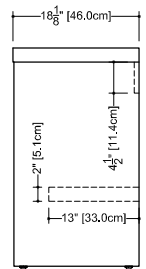

side view

WETSTYLE cannot be held responsible for any technical errors and reserves the right to make revisions without notice.

Approximate measurement.
The manufacturer accepts a (6.35mm) variance.

www.WETSTYLE.CA - Montreal - Canada
Tel. 450.536.9000 - 1 888.536.9001 - Fax. 450.536.0202