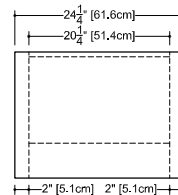

Furniture

Z 118 - no drawer - 18" depth

length - inch 24 - 30 - 36 - 42 - 48 - 54 - 60 - 66 - 72   length - cm 61 - 76 - 91 - 107 - 122 - 137 - 152 - 167 - 183

- ▮ top part perimeter and all exposed edges of console are made of solid wood 1/8" thick
- ▮ other surfaces are in wood veneer
- ▮ all natural wood veneer on dimensionally stable MDF core
- ▮ AWI rated level 5 marine grade finish for moisture resistance and durability (industry's highest finishing class)
- ▮ adjustable legs

▮ finishes and colors

oak
natural
white
wenge
light grey
blue steel
sand
hemp
smoked

walnut
natural
chocolate

plan view

WETSTYLE cannot be held responsible for any technical errors and reserves the right to make revisions without notice.

Approximate measurement.
The manufacturer accepts a (6.35mm) variance.

www.WETSTYLE.CA - Montreal - Canada
Tel. 450.536.9000 - 1 888.536.9001 - Fax. 450.536.0202