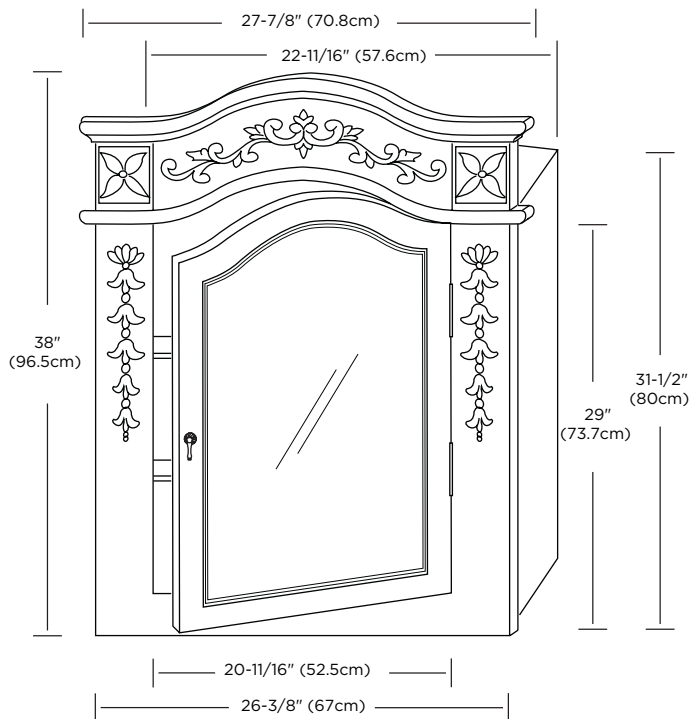

Available finishes:

COLONIAL CHERRY F11

Recommended rough wall opening:

WIDTH 23-1/4" (59.1cm)

HEIGHT 31-1/16" (81.5cm)

FRONT VIEW

SIDE VIEW