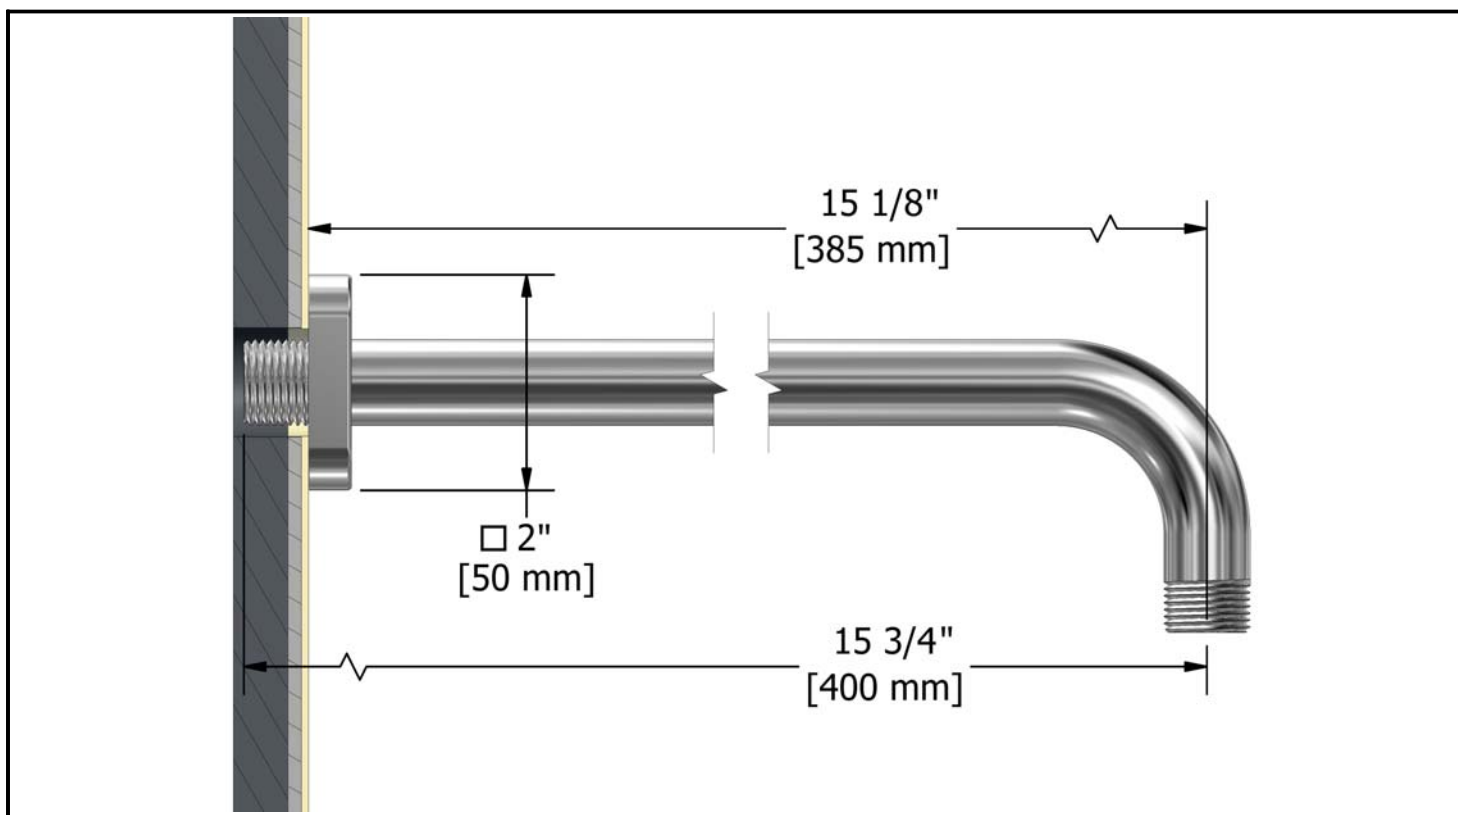

Warranty

The Riobel inc. product carries a limited LIFETIME warranty on the finish Chrome, Gold (PVD), Brushed nickel (PVD), Night brushed (PVD), Polished nickel (PVD) and all working parts and is guaranteed from the initial date of purchase against all manufacturing defects. Other finished 1 year.

Customer service

Ontario, West Canada : 888-287-5354 Quebec, Maritimes, United States : 866-473-8442