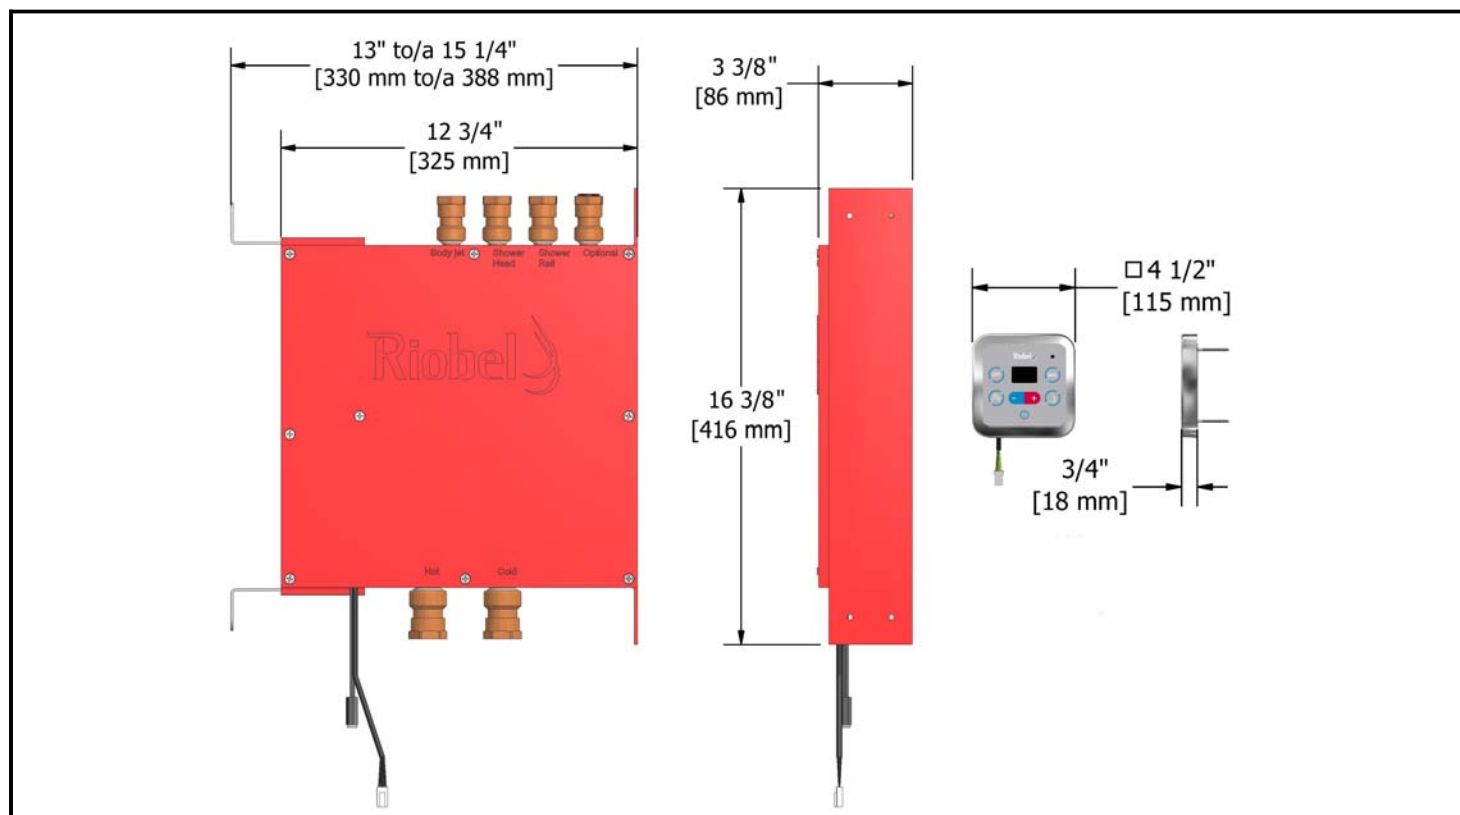

Warranty

The Riobel inc. product carries a limited LIFETIME warranty on the finish Chrome, Gold (PVD), Brushed nickel (PVD), Night brushed (PVD), Polished nickel (PVD) and all working parts and is guaranteed from the initial date of purchase against all manufacturing defects. Other finished 1 year.

Customer service

Ontario, West Canada : 888-287-5354 Quebec, Maritimes, United States : 866-473-8442