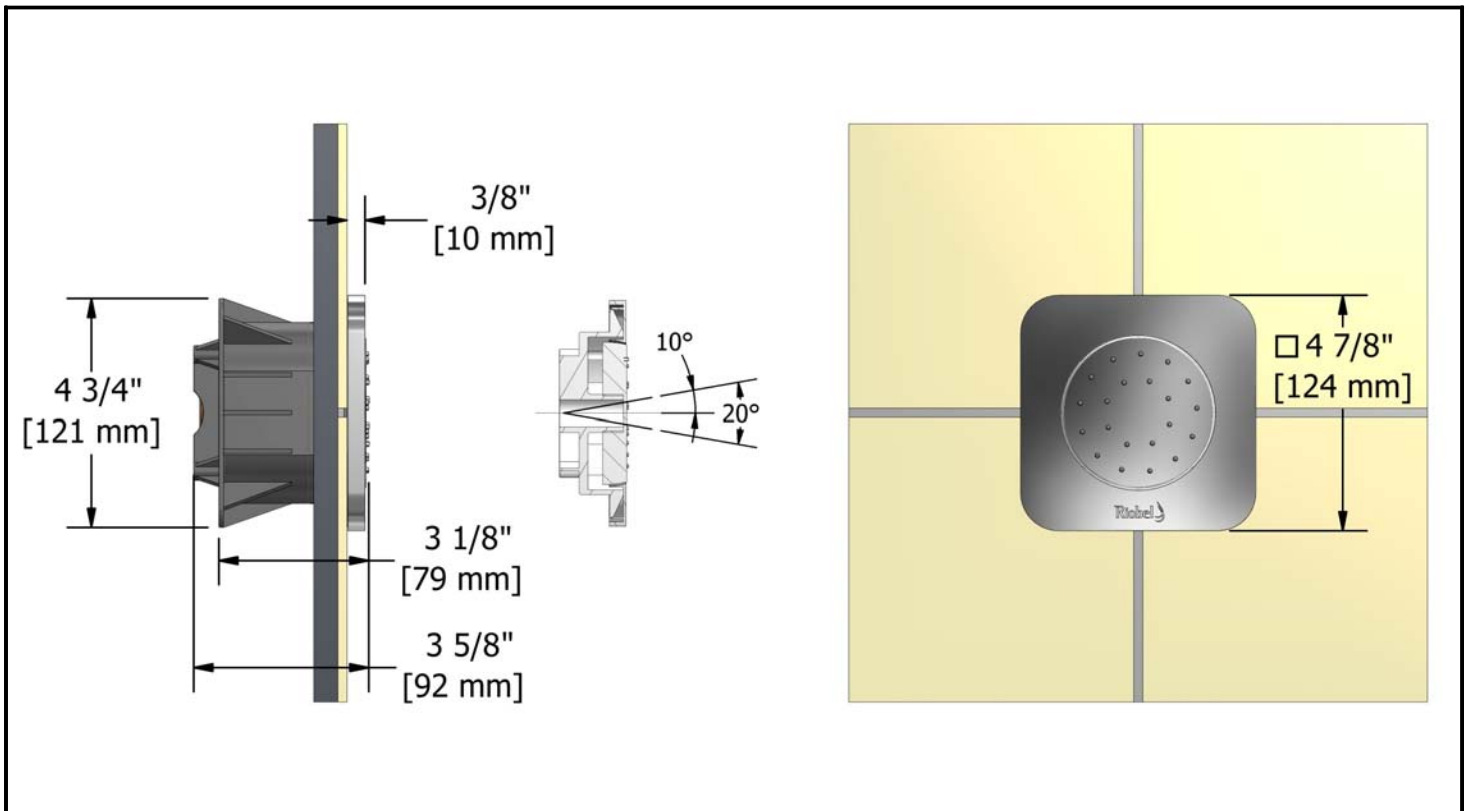

Warranty

The Riobel inc. product carries a limited LIFETIME warranty on the finish Chrome, Gold (PVD), Brushed nickel (PVD), Night brushed (PVD), Polished nickel (PVD) and all working parts and is guaranteed from the initial date of purchase against all manufacturing defects. Other finished 1 year.

Customer service

Ontario, West Canada : 888-287-5354 Quebec, Maritimes, United States : 866-473-8442