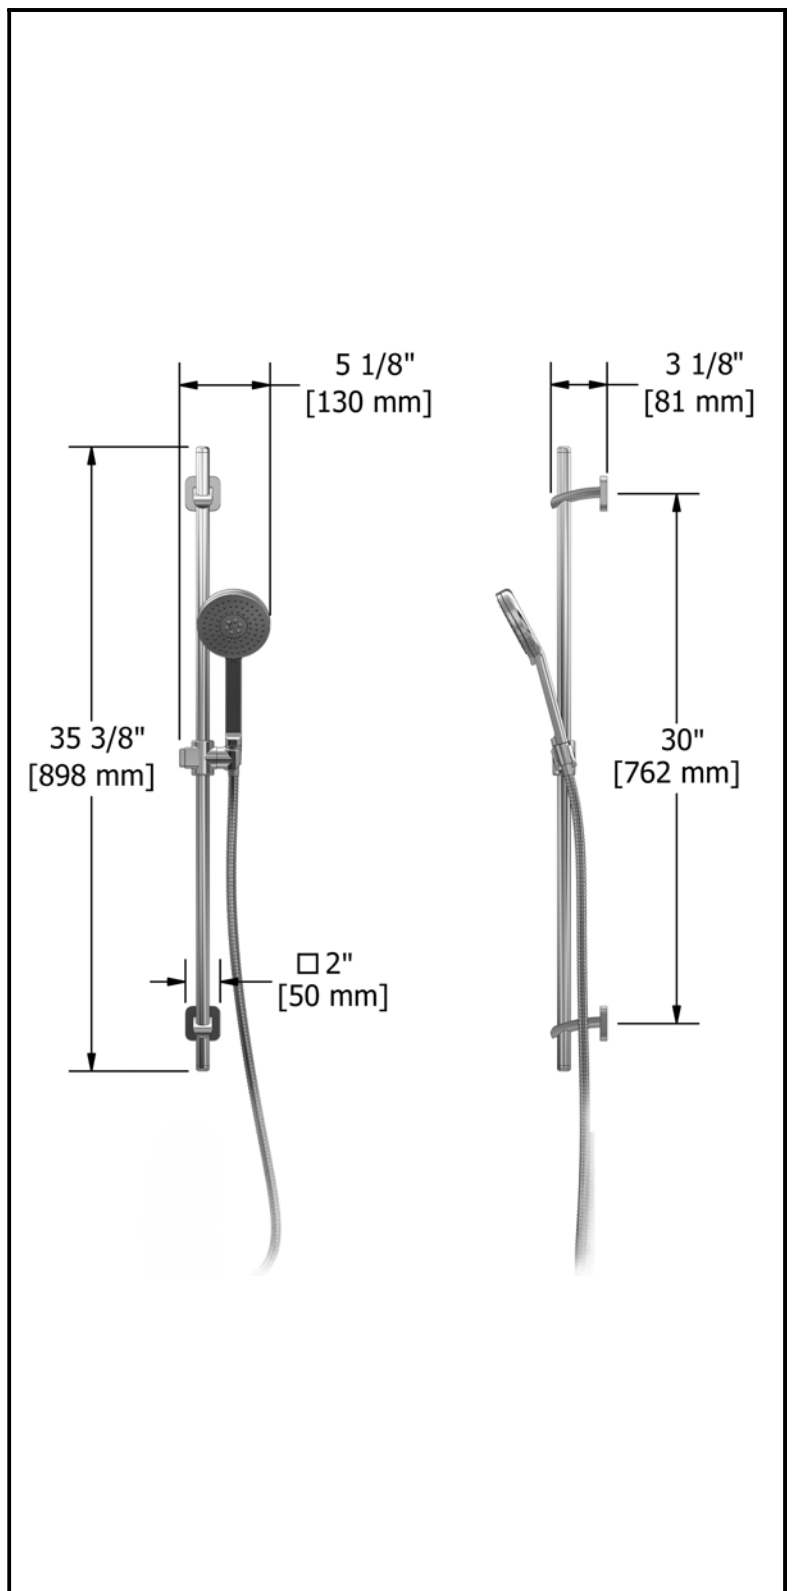

¾" electronic system with hand shower rail, 4 body jets and shower head

KIT#91ISSAXX

Specifications

Composition

- 9577 - Electronic valve
- 7007 - Hand shower rail
- 482 - 30cm (12") shower head
- 372 - Tile body jet
- 574 - 40cm (16") shower arm
- 772 - Elbow supply

Customer service

Ontario, West Canada : 888-287-5354 Quebec, Maritimes, United States : 866-473-8442

Hand shower rail

7007XX

Specifications

Descriptions

- 2 jet hand shower; luxurious, massage
- 150cm (59") double interlock flexible hose
- Ø19mm (¾") slide bar

Customer service

Ontario, West Canada : 888-287-5354 Quebec, Maritimes, United States : 866-473-8442

30cm (12") shower head

482XX

Specifications

Descriptions

- ½" female inlet NPT
- Touch clean
- Swivel

Available colors

Customer service

Ontario, West Canada : 888-287-5354 Quebec, Maritimes, United States : 866-473-8442

40cm (16") shower arm

574XX

Specifications

Descriptions

- ½" male inlet NPT
- Solid brass
- Flange with set screw