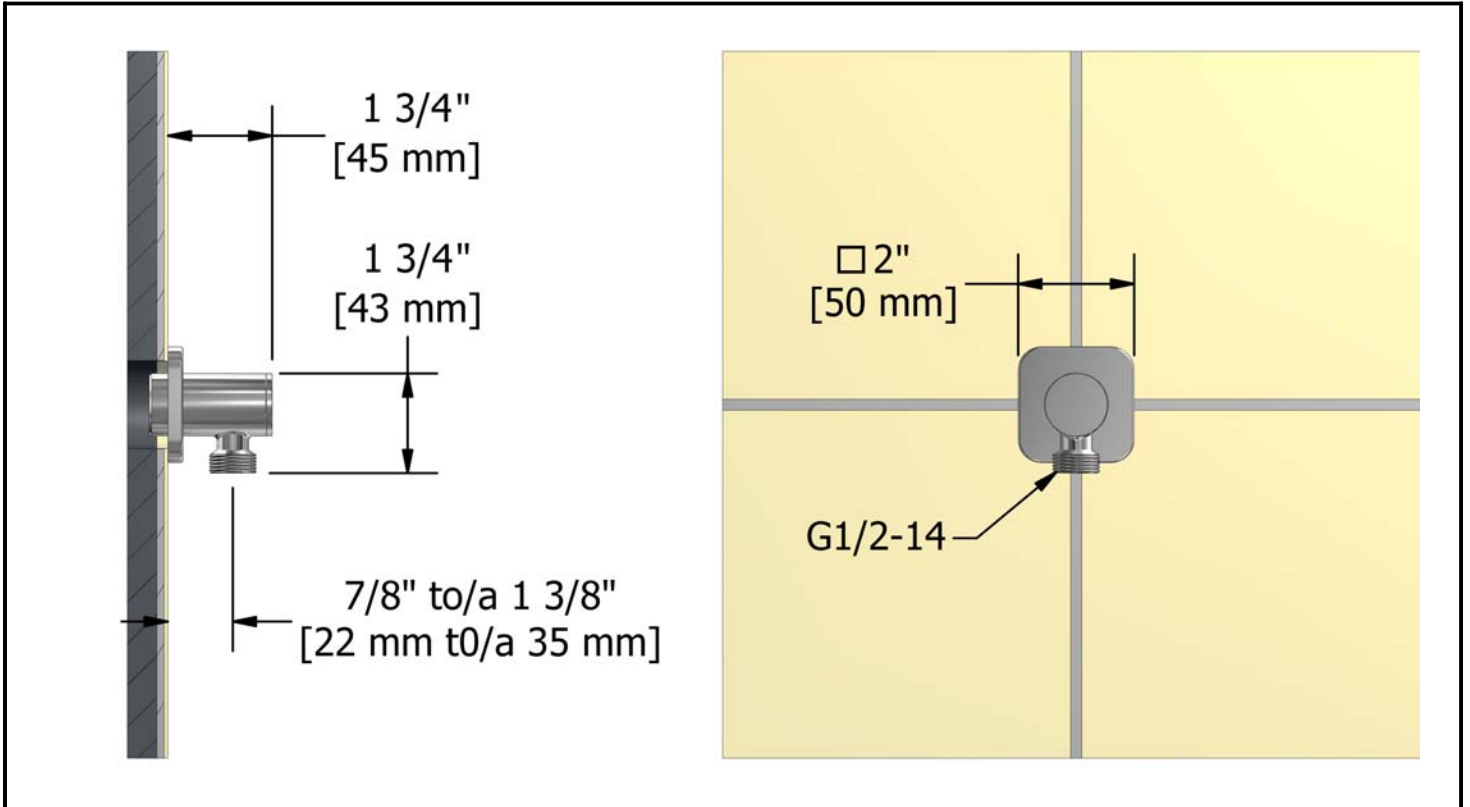

Warranty

The Riobel inc. product carries a limited LIFETIME warranty on the finish Chrome, Gold (PVD), Brushed nickel (PVD), Night brushed (PVD), Polished nickel (PVD) and all working parts and is guaranteed from the initial date of purchase against all manufacturing defects. Other finished 1 year.

Customer service

Ontario, West Canada : 888-287-5354 Quebec, Maritimes, United States : 866-473-8442