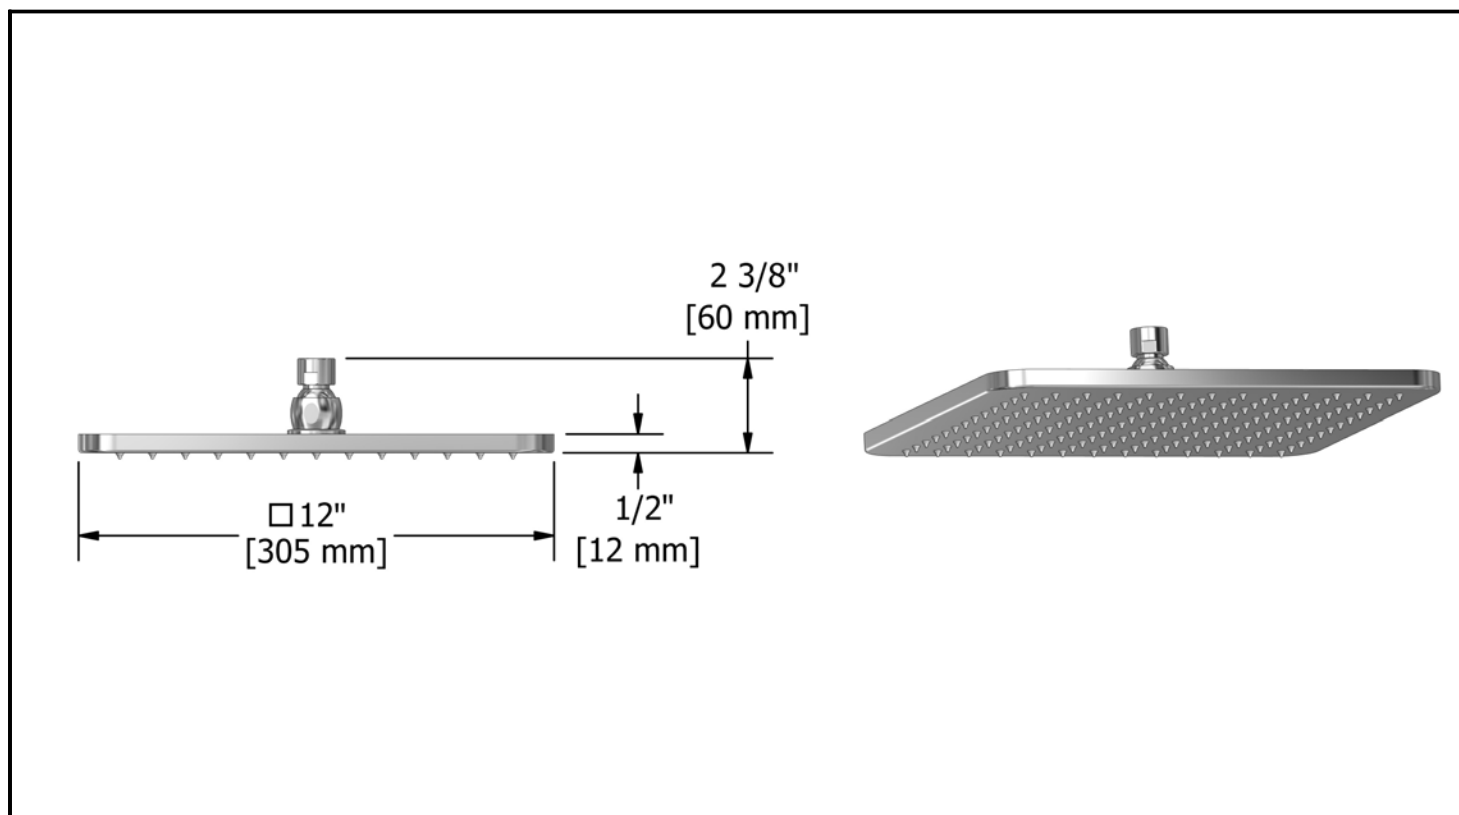

Warranty

The Riobel inc. product carries a limited LIFETIME warranty on the finish Chrome, Gold (PVD), Brushed nickel (PVD), Night brushed (PVD), Polished nickel (PVD) and all working parts and is guaranteed from the initial date of purchase against all manufacturing defects. Other finished 1 year.

Customer service

Ontario, West Canada : 888-287-5354 Quebec, Maritimes, United States : 866-473-8442