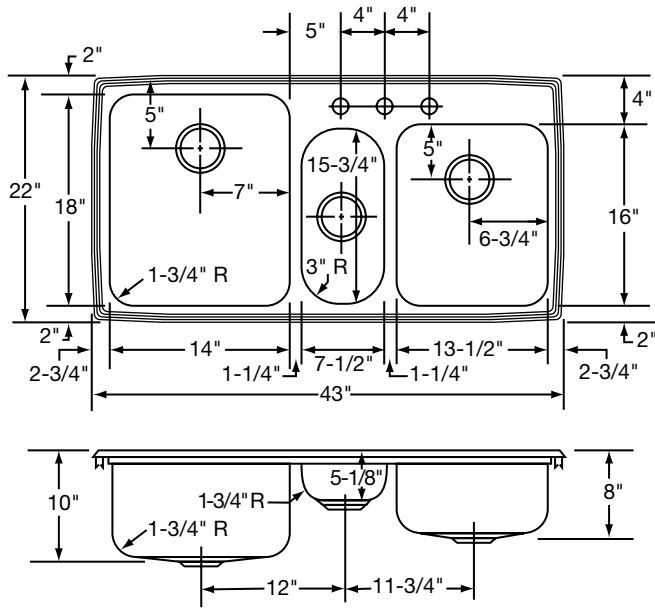

#### DESIGN FEATURES

Bowl Depths: 10" (left bowl), 5-1/8" (center bowl), 8" (right bowl).

Bowl and Faucet Deck Recessed: 3/16" below outside edge of sink.

Finish: Exposed surfaces are hand blended to a lustrous highlighted satin finish.

#### SINK DIMENSIONS (INCHES)\*

Model Number	Overall		Inside Left Bowl			Inside Center Bowl			Inside Right Bowl			Cutout in Countertop (1 1/2" Radius Corners)		No. of 1 1/2" Dia. Faucet Holes 4" Center	Minimum Cabinet Size	Ship. Wt. Lbs.
	L	W	L	W	D	L	W	D	L	W	D	L	W			
LGR4322C	43	22	14	18	10	7 1/2	15 3/4	5 1/8	13 1/2	16	8	42 3/8	21 3/8	3	48	38
LGR4322	43	22	14	18	10	7 1/2	15 3/4	5 1/8	13 1/2	16	8	42 3/8	21 3/8	1, 2, 3, 4 or 5	48	33

\*Length is left to right. Width is front to back.

SEE OTHER SIDE FOR PRODUCT DIMENSIONS.

ALL DIMENSIONS IN INCHES, TO CONVERT TO MILLIMETERS MULTIPLY BY 25.4.

*In keeping with our policy of continuing product improvement, Elkay reserves the right to change product specifications without notice.*

Elkay

www.elkayusa.com

2222 Camden Court  
Oak Brook, IL 60523

Printed in U.S.A.  
©2005 Elkay

(Rev. 1/05) 1-53D

**Traditional Gourmet  
Triple Bowl Sink and Sink Package  
Models LGR4322 and LGR4322C**

**ELKAY®  
SPECIFICATIONS**