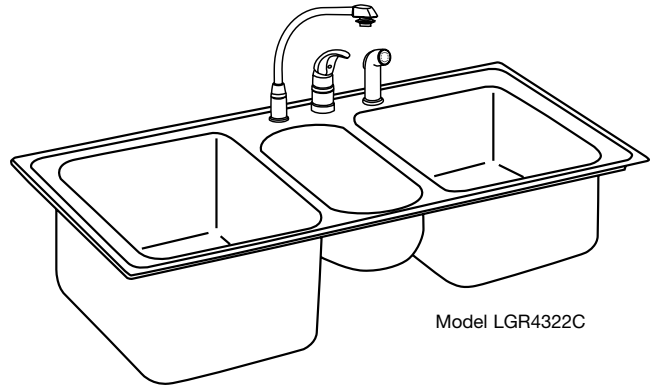

ELKAY®

SPECIFICATIONS

Traditional Gourmet Triple Bowl Sink and Sink Package Models LGR4322 and LGR4322C

GENERAL

Highest quality sink bowls seamlessly formed of #18 gauge, type 304 (18-8) nickel bearing stainless steel. Self-rimming.
Model LGR4322C Sink Package includes LKE4124F faucet.

DESIGN FEATURES

Bowl Depths: 10" (left bowl), 5-1/8" (center bowl), 8" (right bowl).

Bowl and Faucet Deck Recessed: 3/16" below outside edge of sink.

Finish: Exposed surfaces are hand blended to a lustrous highlighted satin finish.

Underside: Fully protected by heavy duty Sound Guard® under-coating to dampen sound and prevent condensation.

OTHER

Drain Opening: 3-1/2".

NOTE: Unless otherwise specified, sink is furnished with 3 faucet holes as shown.

OPTIONAL ACCESSORIES

Cutting Boards: CB816, CB1613, CB1713, CBR1316, CBR1418, CBS1316, CBS1418 or CBS715.

Rinsing Baskets: LKRB715, LKRB1611, LKRB1614 or LKERBSS.

Bottom Grids: LKOBG1613 or LKOBG1814.

These sinks comply with ANSI Standard A112.19.3M.

These sinks are listed by the International Association of Plumbing and Mechanical Officials as meeting the requirements of the Uniform Plumbing Code.

Model LGR4322C

SINK DIMENSIONS (INCHES)*

Model Number	Overall		Inside Left Bowl			Inside Center Bowl			Inside Right Bowl			Cutout in Countertop (1 1/2" Radius Corners)		No. of 1 1/2" Dia. Faucet Holes 4" Center	Minimum Cabinet Size	Ship. Wt. Lbs.
	L	W	L	W	D	L	W	D	L	W	D	L	W			
LGR4322C	43	22	14	18	10	7 1/2	15 3/4	5 1/8	13 1/2	16	8	42 3/8	21 3/8	3	48	38
LGR4322	43	22	14	18	10	7 1/2	15 3/4	5 1/8	13 1/2	16	8	42 3/8	21 3/8	1, 2, 3, 4 or 5	48	33

*Length is left to right. Width is front to back.

SEE OTHER SIDE FOR PRODUCT DIMENSIONS.

ALL DIMENSIONS IN INCHES, TO CONVERT TO MILLIMETERS MULTIPLY BY 25.4.

In keeping with our policy of continuing product improvement, Elkay reserves the right to change product specifications without notice.

This specification describes an Elkay product with design, quality and functional benefits to the user. When making a comparison of other producers' offerings, be certain these features are not overlooked.

Elkay

www.elkayusa.com

2222 Camden Court
Oak Brook, IL 60523

Printed in U.S.A.
©2005 Elkay

(Rev. 1/05) 1-53D