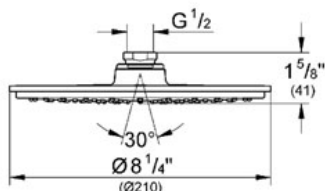

Product Description:
Head shower 1 spray

Standard Specification:

- GROHE StarLight® finish
- SpeedClean anti-lime system
- Spray pattern: Rain starting at 7 psi flow pressure
- GROHE EcoJoy® 2.4 g flow limiter
- GROHE DreamSpray® perfect flow
- Diameter Ø 8 1/4"
- With ball joint
- Rotation angle ± 15°
- 120 spray nozzles
- 1/2" Connection thread
- Max Flow Rate 2.5 gpm at 80 psi (9.5 L/min)

Applicable Codes & Standards:

- Energy Policy Act of 1992
- ASME A112.18.1/CSA B125.1

Color:

- 28373 000 chrome
- 28373 BE0 Sterling inf
- 28373 EN0 Brushed Nickel