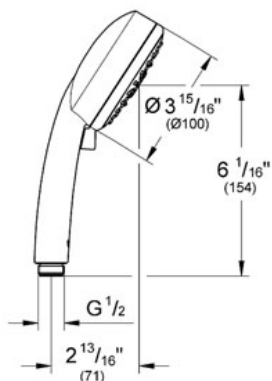

Shower Head 4 sprays

- GROHE StarLight® finish
- GROHE EcoJoy® technology for less water and perfect flow
- GROHE DreamSpray® perfect spray pattern
- SpeedClean anti-lime system
- Inner WaterGuide for a longer life
- GROHE Rain O2, Rain
- Max FLow Rate 2.5 gpm
- Suitable for instantaneous heater
- Universal mounting system (fits all standard shower hoses)
- Min. recommended pressure 15 psi

Color:

- 27575 000 chrome
- 27575 001 chrome
- 27575 EN0 Brushed Nickel
- 27575 EN1 Brushed Nickel inf