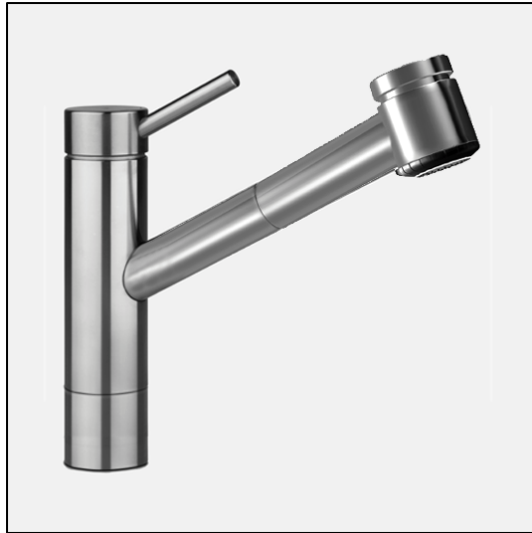

KWC SUPRIMO

Model number:
10.271.333.[---] 9" Reach

**Single-hole, single lever kitchen mixer
with swivel spout and pull-out spray**

Available in:
[700] Stainless steel

Features:

- Stainless Steel housing and pull-out spray
- With pillar extension
- Swivel pull-out spout 140°
 - TAC turn and clean aerator
 - KWC JETCLEAN technology
 - automatic diverter reset
 - with lockable needle spray
 - pull-out length 27"
- Universal ceramic disc cartridge with adjustable temperature and flow rate limitation
- Flex supply hoses, 3/8" compression fittings
- Mounting hole size $\varnothing = 1 \frac{3}{8}$ "
- Flow rate: 2.2 gpm @ 60 psi