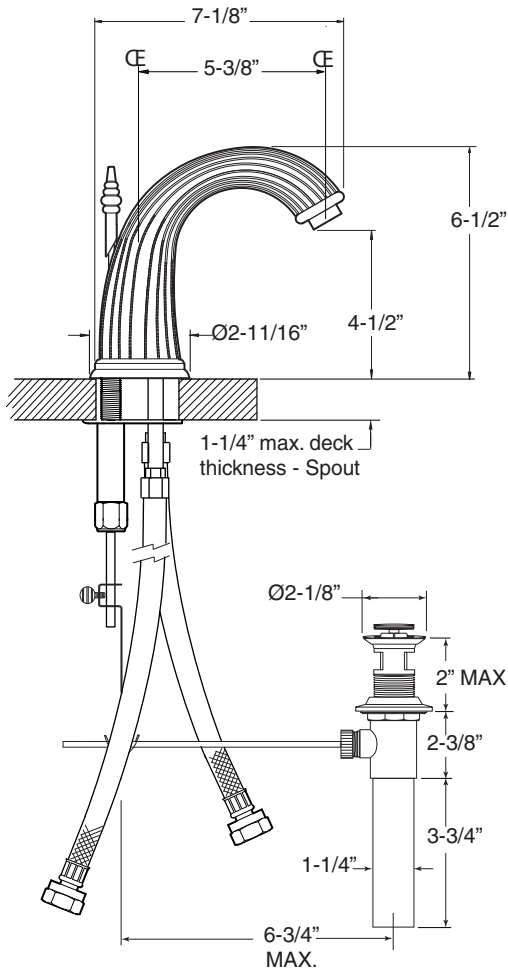

FEATURES:

- All brass construction. Flexible hoses designed to be installed on 8" to 16" centers. Includes pop-up style drain assembly.
- Curved rope lever style handles with top screw attachment.
- 1/4-turn ceramic disc valve cartridge.
- Available in all finishes. Warranty varies according to finish selection.
- Standard aerator is limited to 1.5 gpm.
- Certified to meet and exceed the following codes and standards:
ASME A112.18.1-2005/CSAB 125.1-2005

1.324508

Devon

Widespread Lavatory Set

NOTE: Spout and valves install through 1-1/4" diameter holes

Note: Measurements are subject to change or cancellation. No responsibility is assumed for use of superseded or voided pages.

Parts List Series 3200

Devon Widespread Lavatory Set