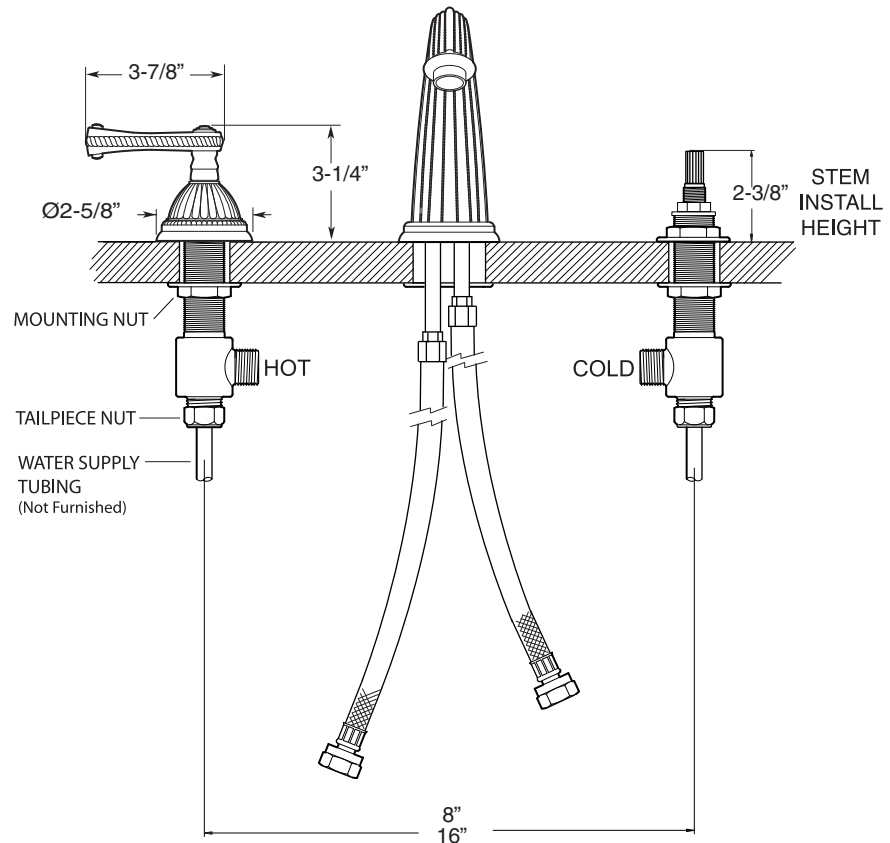

FEATURES:

- All brass construction. Flexible hoses designed to be installed on 8" to 16" centers. Includes pop-up style drain assembly.
- Curved rope lever style handles with top screw attachment.
- 1/4-turn ceramic disc valve cartridge.
- Available in all finishes. Warranty varies according to finish selection.
- Standard aerator is limited to 1.5 gpm.
- Certified to meet and exceed the following codes and standards:
ASME A112.18.1-2005/CSAB 125.1-2005

1.324508

Devon

Widespread Lavatory Set

NOTE: Spout and valves install through 1-1/4" diameter holes

Note: Measurements are subject to change or cancellation. No responsibility is assumed for use of superseded or voided pages.

Parts List Series 3200

Devon Widespread Lavatory Set