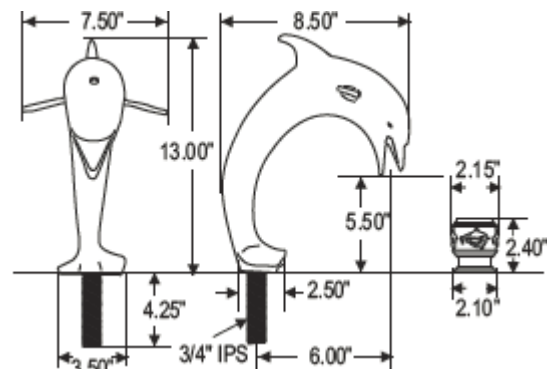

not available in PVD finishes

Codes and Standards

ALTMANS RESERVES THE RIGHT TO MODIFY AND CHANGE SPECIFICATIONS AT ANY TIME. PLEASE VERIFY DIMENSIONS PRIOR TO INSTALLATION

Color/Finishes

- Polished Chrome,
- Refer to pricelist for other finishes.

Features and Benefits

- Brass Construction
- Flexible Connections
- 1/4 Turn Ceramic Disc Cartridges
- Includes valve 0D11
- Not available in PVD finishes

Through-Hole Specifications

Spout: $\varnothing$ 1 1/2" Max.

Valve: $\varnothing$ 1 1/2" Max.