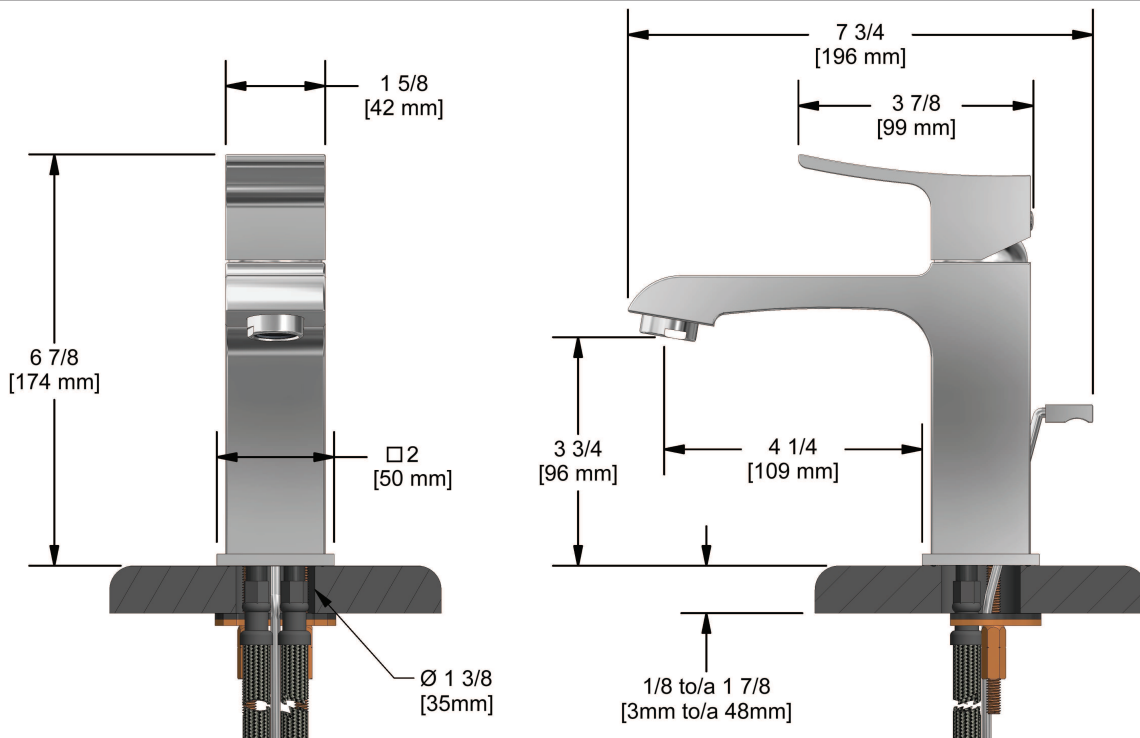

Certifications

- CSA B125.1
- NSF61
- ASME A112.18.1
- CMR248 Approval